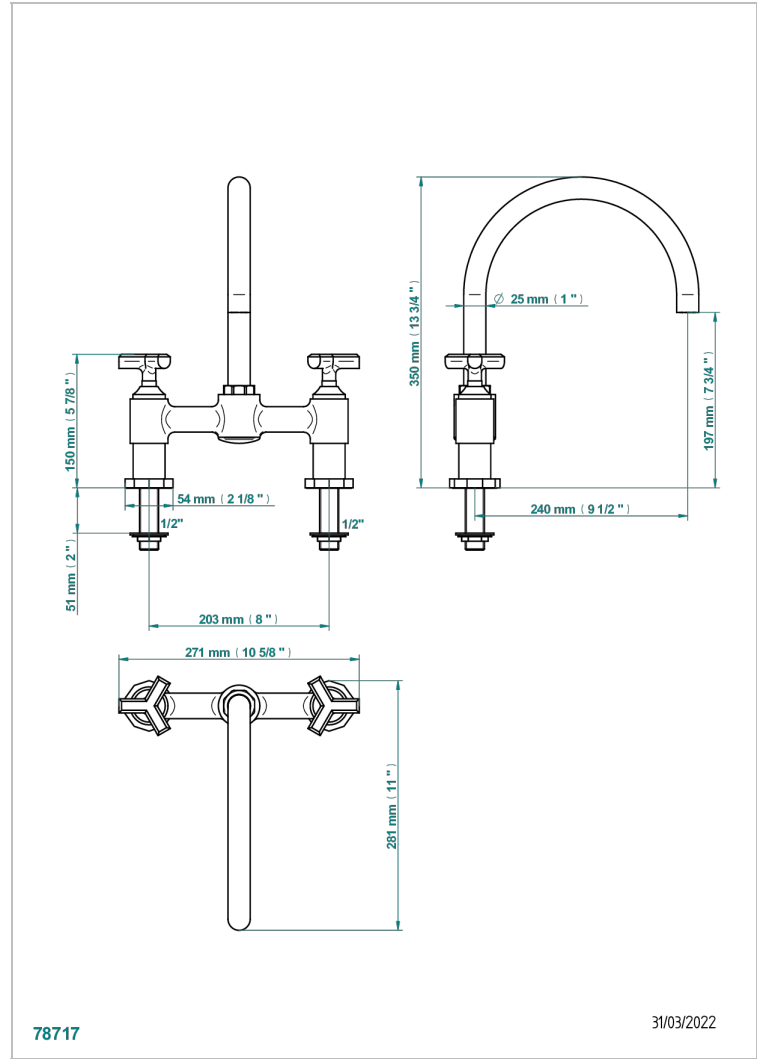

LES ONDES

G8A-159

2-hole mixer, with swivel spout

CHARACTERISTIC

- ACS : 22ACCLY430

STANDARDS

AVAILABLE FINITIONS

Antique nickel - H28
Black ceram - D30
Blush PVD - H62
Brass color PVD - H49
Brown bronze color PVD - F33
Gold color PVD - H52