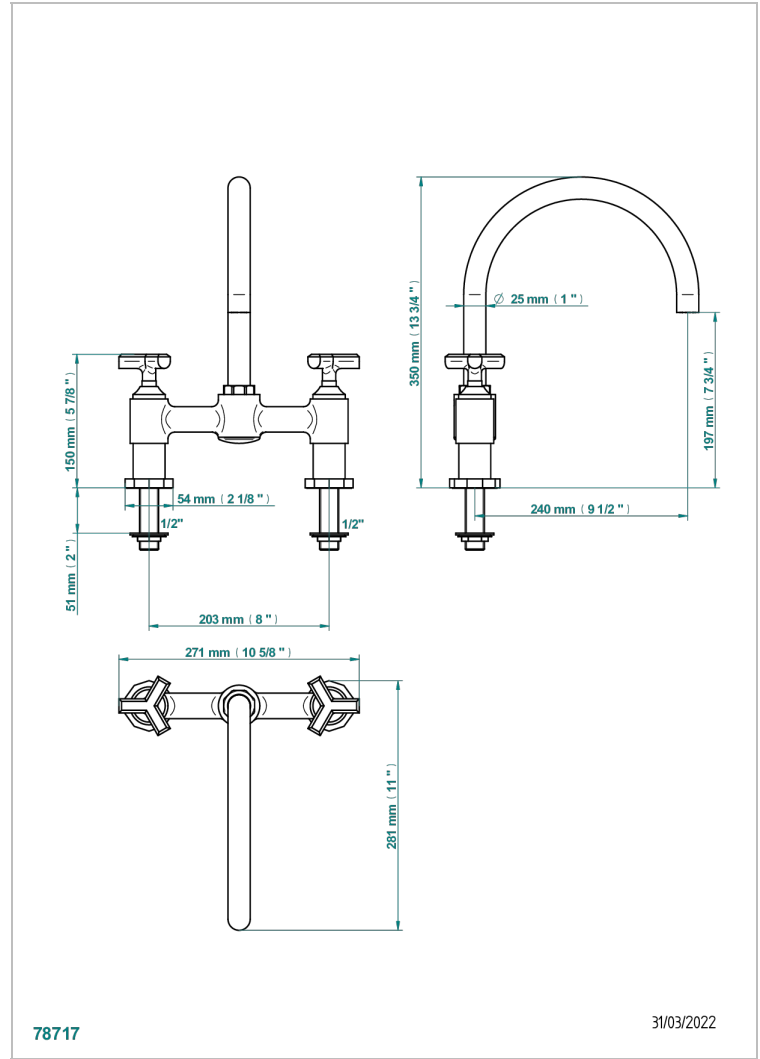

# LES ONDES

G8A-159

2-hole mixer, with swivel spout

78717

31/03/2022

## CHARACTERISTIC

- ACS : 22ACCLY430