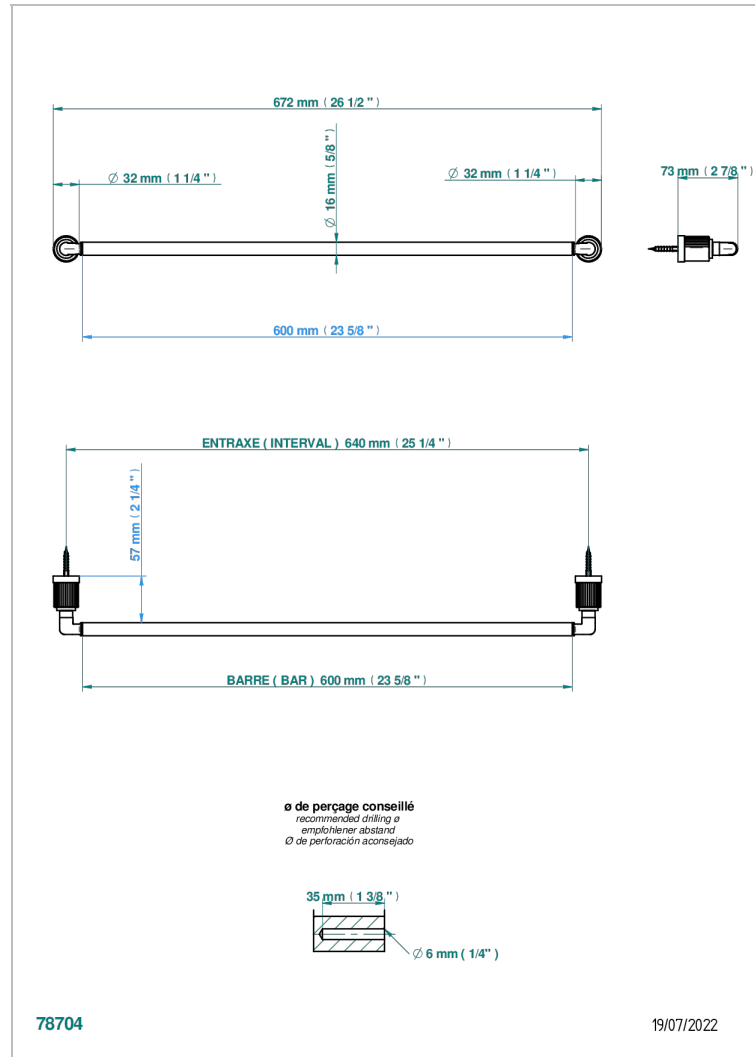

ESTRELA METAL INLAYS

U3L-514/60

Single towel rail, fixed rail, length: 600 mm

CHARACTERISTIC

- Estrela Metal inlays
- Single towel rail, fixed rail, length: 600 mm

AVAILABLE FINITIONS

Antique nickel - H28
Black ceram - D30
Blush PVD - H62
Brass color PVD - H49
Brown bronze color PVD - F33
Gold color PVD - H52