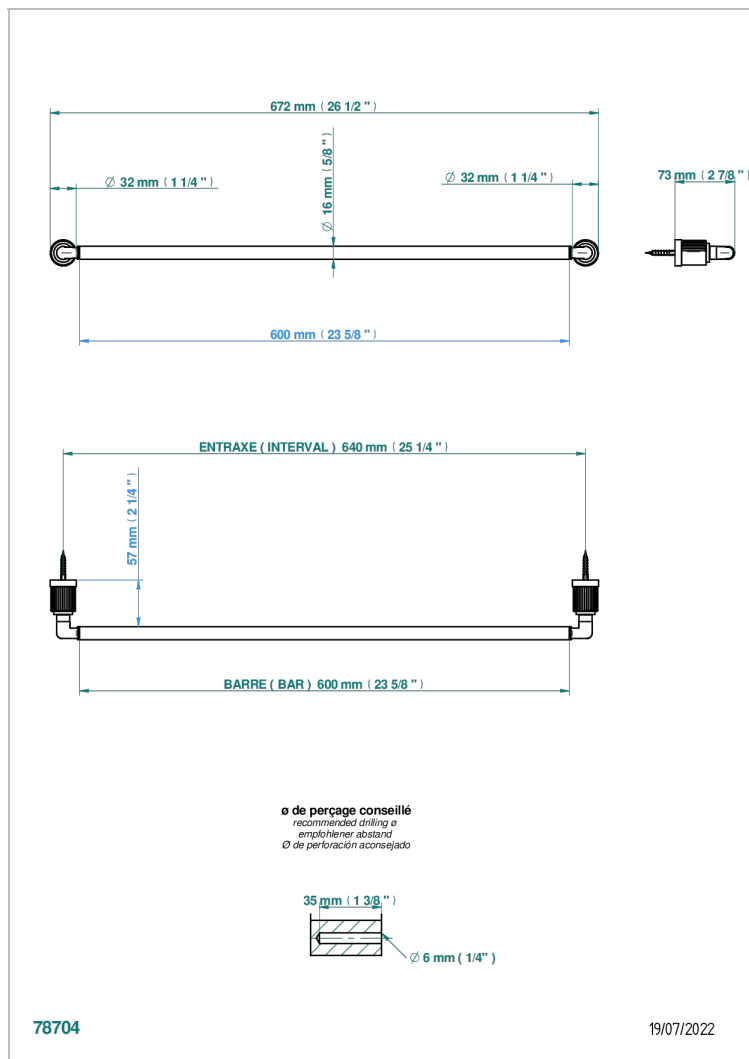

ESTRELA WITH LEVER HANDLES

U3K-514/60

Towel bar, 24" long

THG[®]
PARIS

CHARACTERISTIC

- Estrela with lever handles
- Towel bar, 24" long

AVAILABLE FINITIONS

Black ceram - D30
Blush PVD - H62
Brass color PVD - H49
Brown bronze color PVD - F33
Chrome polished - A02
Gold color PVD - H52