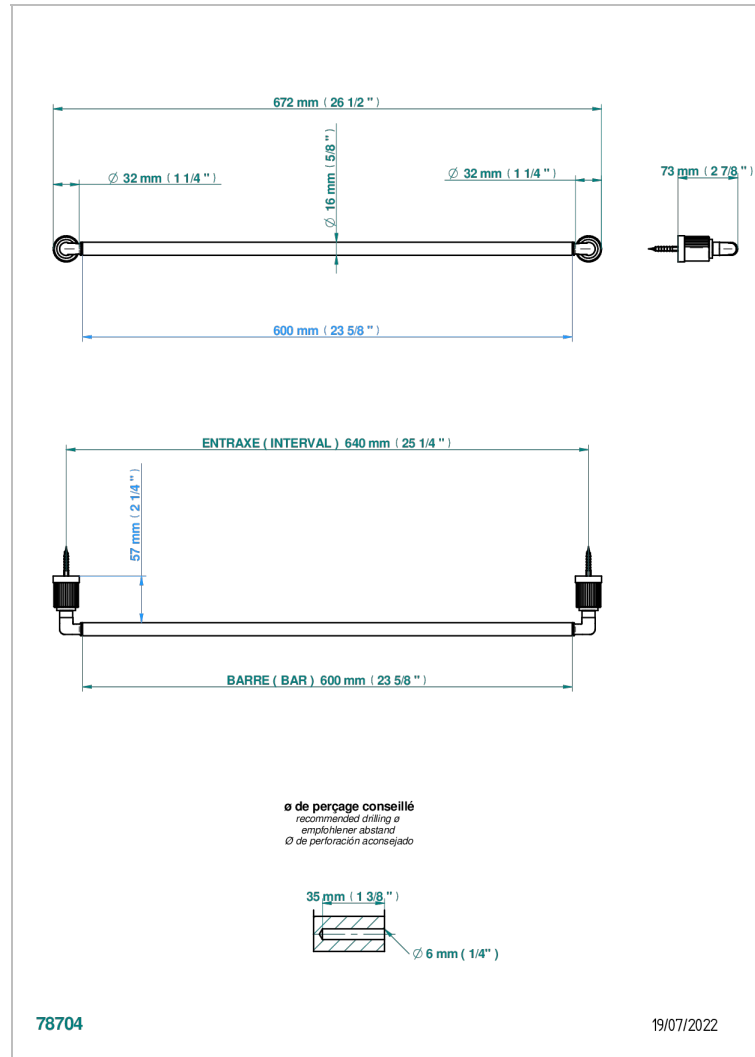

ESTRELA WITH LEVER

U3K-514/60

Single towel rail, fixed rail, length: 600 mm

THG[®]
PARIS

CHARACTERISTIC

- Estrela with lever
- Single towel rail, fixed rail, length: 600 mm

AVAILABLE FINITIONS

Antique nickel - H28
Black ceram - D30
Blush PVD - H62
Brass color PVD - H49
Brown bronze color PVD - F33
Gold color PVD - H52