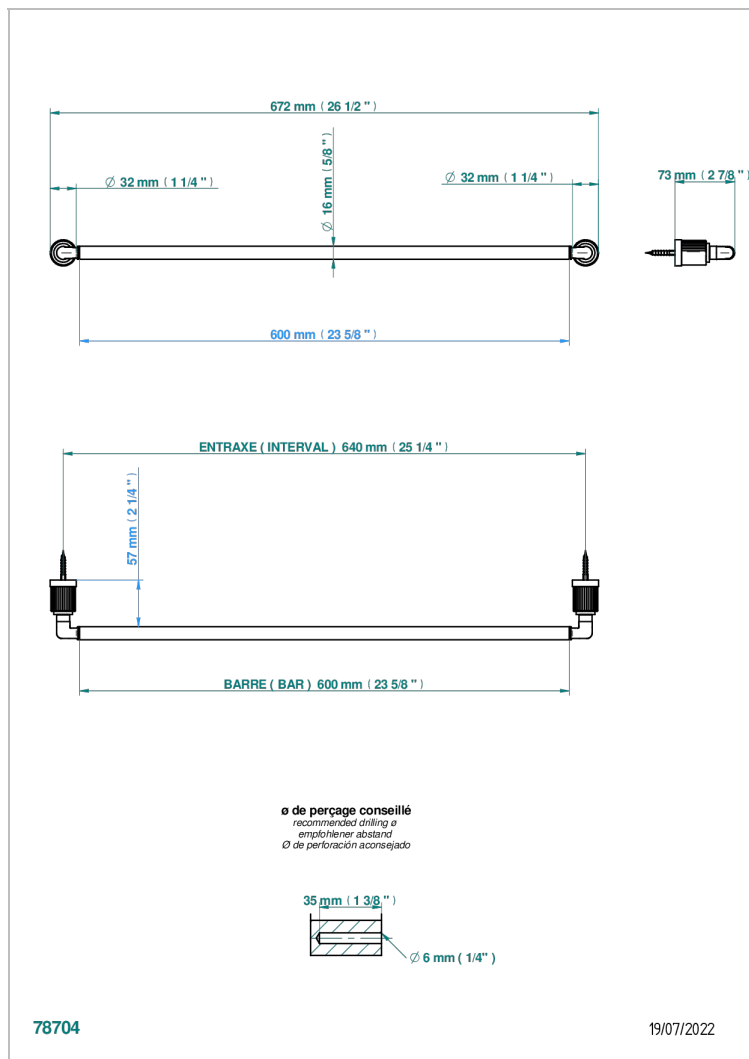

ESTRELA WITH LEVER

U3K-514/60

Single towel rail, fixed rail, length: 600 mm

THG[®]
PARIS

CHARACTERISTIC

- Estrela with lever
- Single towel rail, fixed rail, length: 600 mm

AVAILABLE FINITIONS

Antique nickel - H28
Black ceram - D30
Blush PVD - H62
Brass color PVD - H49
Brown bronze color PVD - F33
Gold color PVD - H52