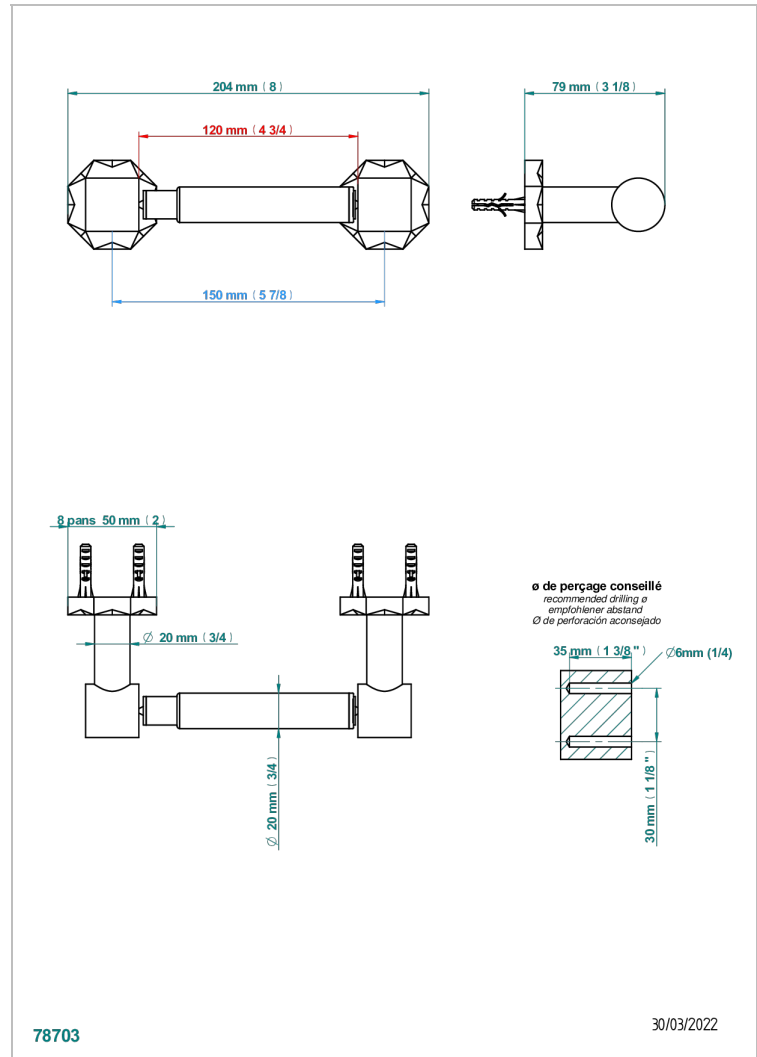

NIHAL BLACK PORCELAIN

U2P-543M

Paper roll holder

THG[®]
PARIS

CHARACTERISTIC

- Nihal Black porcelain
- Paper roll holder

AVAILABLE FINITIONS

Black ceram - D30
Blush PVD - H62
Brass color PVD - H49
Brown bronze color PVD - F33
Chrome polished - A02
Chrome polished / gold polished - G02