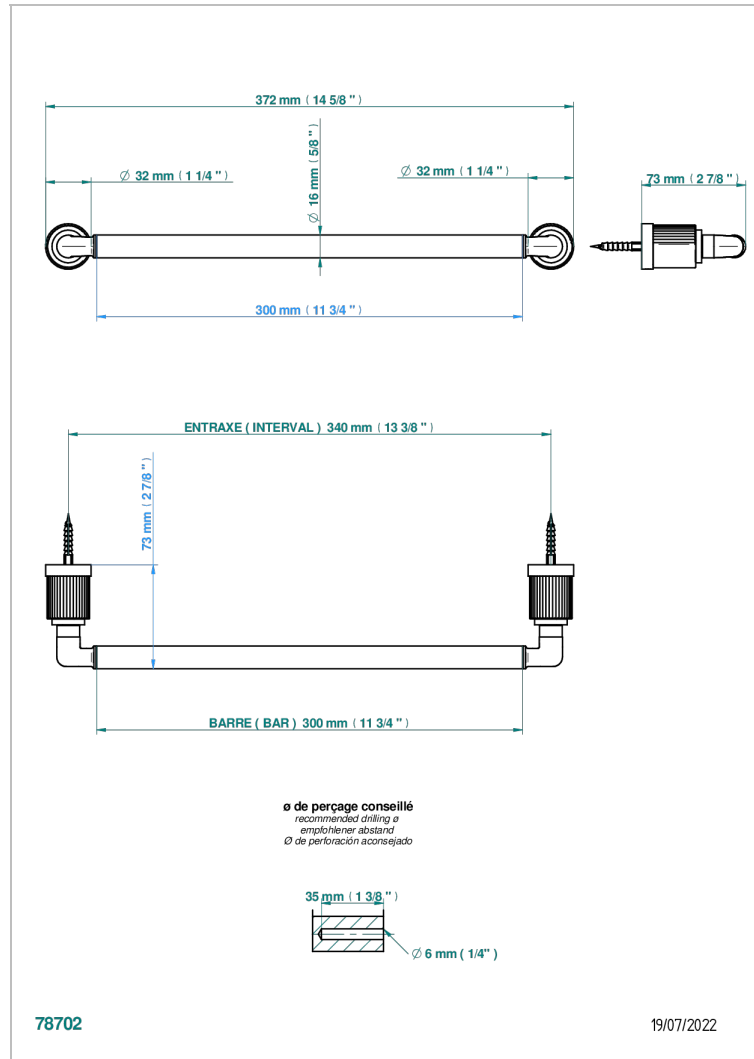

ESTRELA METAL INLAYS

U3L-514/30

Towel bar, 12" long

CHARACTERISTIC

- Estrela Metal inlays
- Towel bar, 12" long

AVAILABLE FINITIONS

Black ceram - D30
Blush PVD - H62
Brass color PVD - H49
Brown bronze color PVD - F33
Chrome polished - A02
Gold color PVD - H52