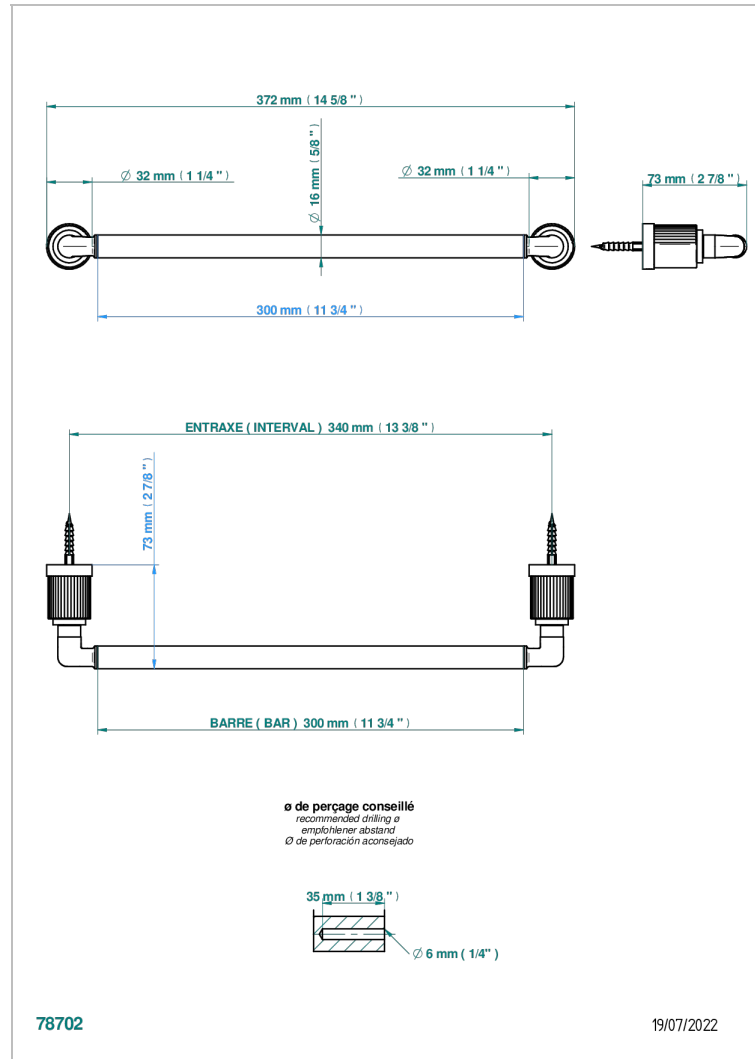

ESTRELA METAL INLAYS

U3L-514/30

Towel bar, 12" long

CHARACTERISTIC

- Estrela Metal inlays
- Towel bar, 12" long

AVAILABLE FINITIONS

Antique nickel - H28
Black ceram - D30
Blush PVD - H62
Brass color PVD - H49
Brown bronze color PVD - F33
Gold color PVD - H52