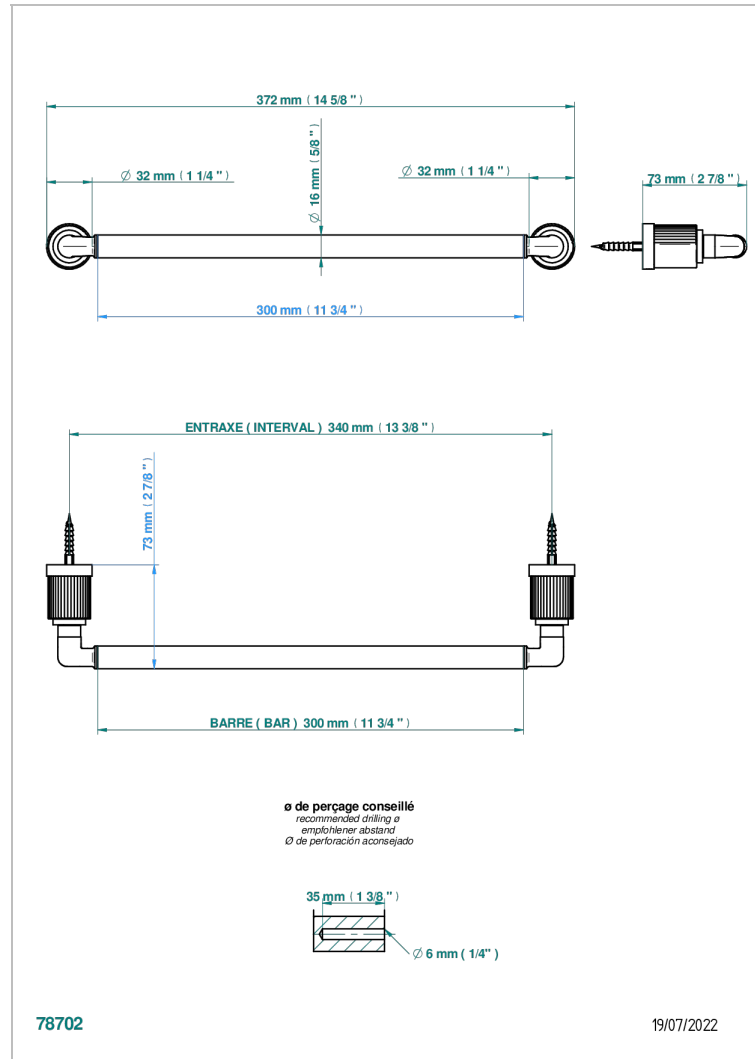

ESTRELA METAL INLAYS

U3L-514/30

Towel bar, 12" long

THG[®]
PARIS

CHARACTERISTIC

- Estrela Metal inlays
- Towel bar, 12" long

AVAILABLE FINITIONS

Antique nickel - H28
Black ceram - D30
Blush PVD - H62
Brass color PVD - H49
Brown bronze color PVD - F33
Gold color PVD - H52