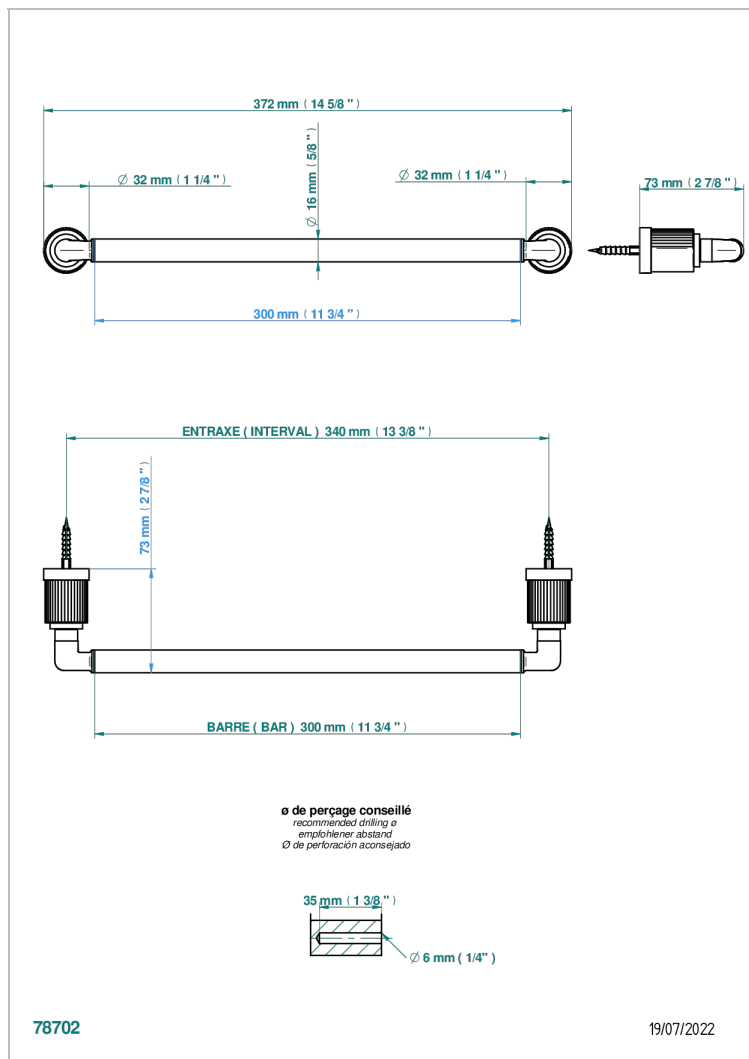

ESTRELA WITH LEVER

U3K-514/30

Towel bar, 12" long

THG[®]
PARIS

CHARACTERISTIC

- Estrela with lever
- Towel bar, 12" long

AVAILABLE FINITIONS

Antique nickel - H28
Black ceram - D30
Blush PVD - H62
Brass color PVD - H49
Brown bronze color PVD - F33
Gold color PVD - H52