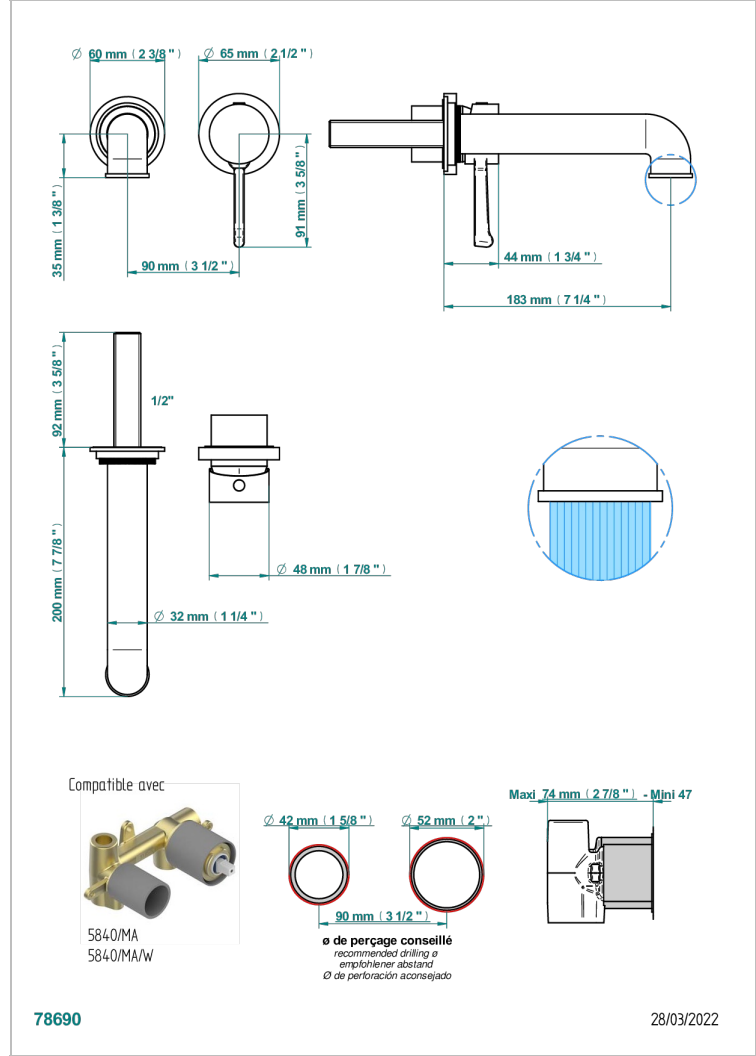

HAMPTONS CON MANETAS

G4S-6541B

THG[®]
PARIS

Trim only for Built-in basin mixer with spout (two x 1/2" inlets and one 1/2" outlet), without waste

CARACTERÍSTICAS

- Hamptons con manetas
- Trim only for Built-in basin mixer with spout (two x 1/2" inlets and one 1/2" outlet), without waste

PRODUCTOS RELACIONADOS

- Ref. G00-5840/MAUS Rough parts for concealed wall-mounted mixer with 1/2" outlet

ACABADOS DISPONIBLES

Bronce claro - D01
Cerámica negra mate - D30
Cobre viejo mate - H07
Cromo - A02
Cromo mate - C02
Dorado - F01