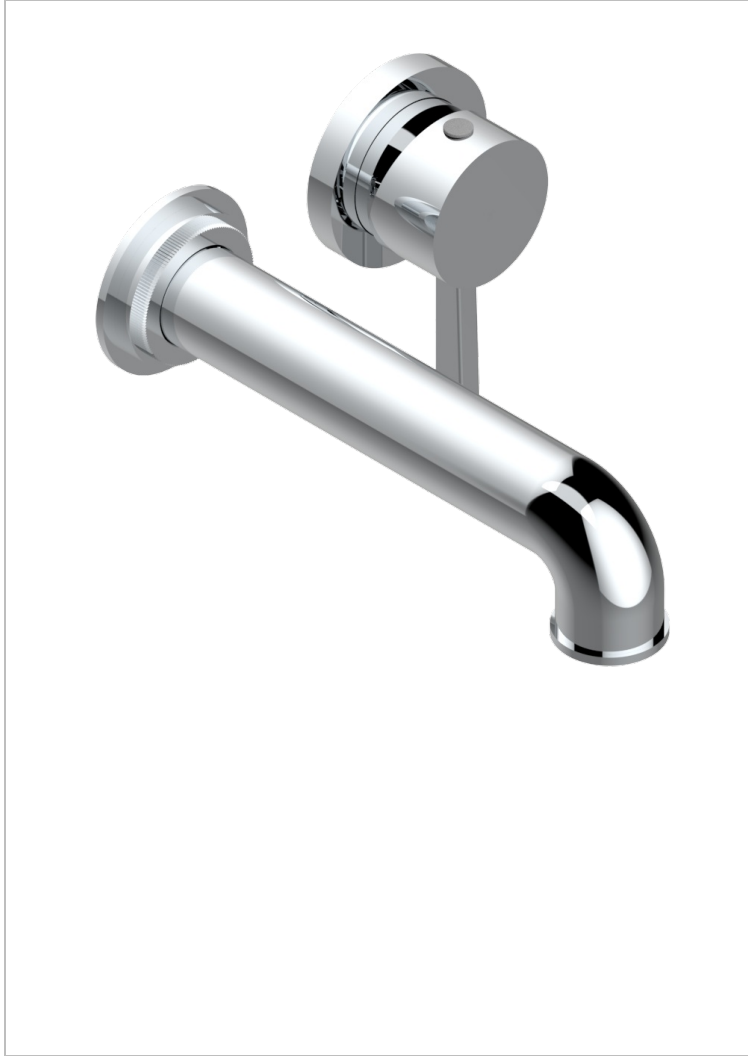

HAMPTONS CON MANETAS

G4S-6541B

THG[®]
PARIS

Trim only for Built-in basin mixer with spout (two x 1/2" inlets and one 1/2" outlet), without waste

CARACTERÍSTICAS

- Hamptons con manetas
- Trim only for Built-in basin mixer with spout (two x 1/2" inlets and one 1/2" outlet), without waste

PRODUCTOS RELACIONADOS

- Ref. G00-5840/MAUS Rough parts for concealed wall-mounted mixer with 1/2" outlet

ACABADOS DISPONIBLES

Bronce claro - D01
Cerámica negra mate - D30
Cobre viejo mate - H07
Cromo - A02
Cromo mate - C02
Dorado - F01

Dorado mate - F07
Dorado pálido - F30
Dorado pálido mate (sin barniz) - F31
Natural smoked Brass - A13
Níquel - B01
Níquel mate - C01

Níquel viejo - H28
Pvd blush - H62
Pvd blush mate - H60
Pvd color latón - H49
Pvd color latón mate - H50
Pvd color níquel - H55