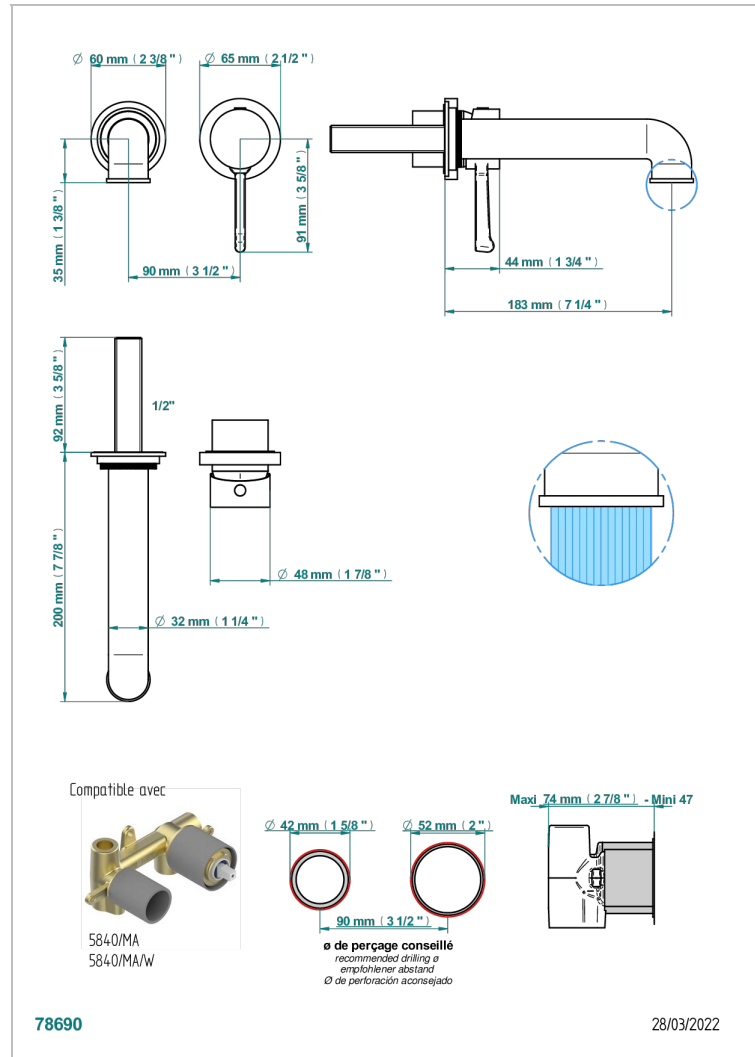

HAMPTONS WITH LEVER HANDLES

G4S-6541B

Trim only for Built-in basin mixer with spout (two x 1/2" inlets and one 1/2" outlet), without waste

CHARACTERISTIC

- Hampton with lever handles
- Trim only for Built-in basin mixer with spout (two x 1/2" inlets and one 1/2" outlet), without waste

RELATED SKU'S

- Ref. G00-5840/MAUS Rough parts for concealed wall-mounted mixer with 1/2" outlet

AVAILABLE FINITIONS

Black ceram - D30
Blush PVD - H62
Brass color PVD - H49
Brown bronze color PVD - F33
Chrome polished - A02
Copper antique matt, coated - H07