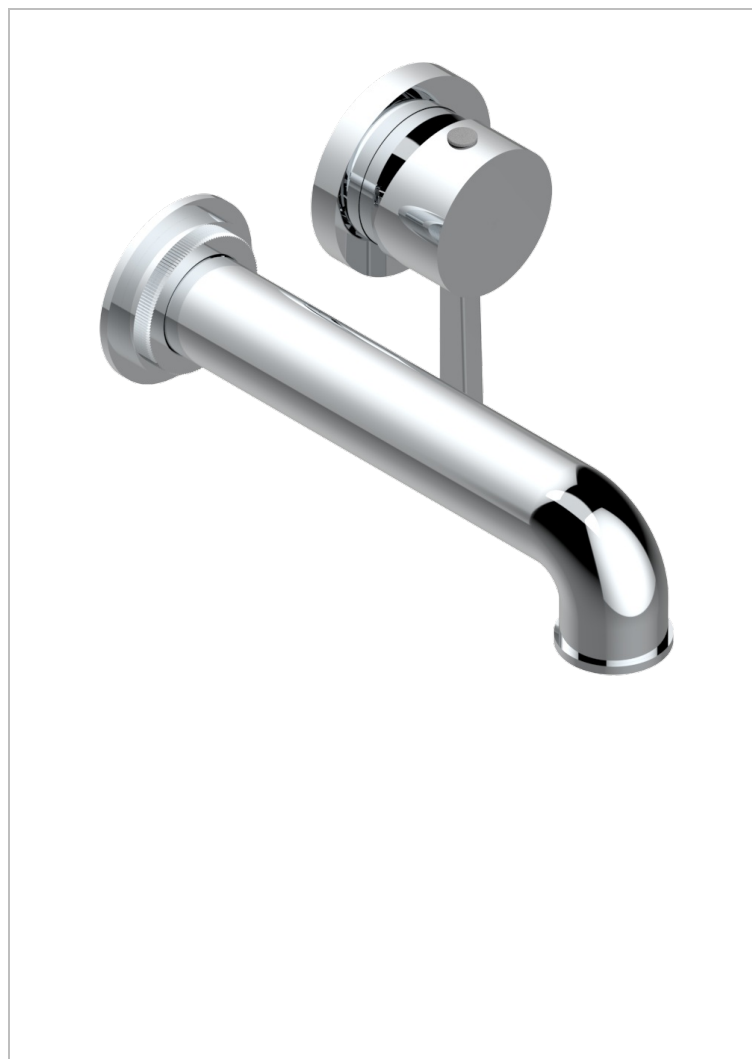

Trim only for Built-in basin mixer with spout (two x 1/2" inlets and one 1/2" outlet), without waste

CARACTERÍSTICAS

- Hamptons
- Trim only for Built-in basin mixer with spout (two x 1/2" inlets and one 1/2" outlet), without waste

PRODUCTOS RELACIONADOS

- Ref. G00-5840/MAUS Rough parts for concealed wall-mounted mixer with 1/2" outlet

ACABADOS DISPONIBLES

Bronce claro - D01
Cerámica negra mate - D30
Cobre viejo mate - H07
Cromo - A02
Cromo mate - C02
Dorado - F01

Dorado mate - F07
Dorado pálido - F30
Dorado pálido mate (sin barniz) - F31
Natural smoked Brass - A13
Níquel - B01
Níquel mate - C01

Níquel viejo - H28
Pvd blush - H62
Pvd blush mate - H60
Pvd color latón - H49
Pvd color latón mate - H50
Pvd color níquel - H55