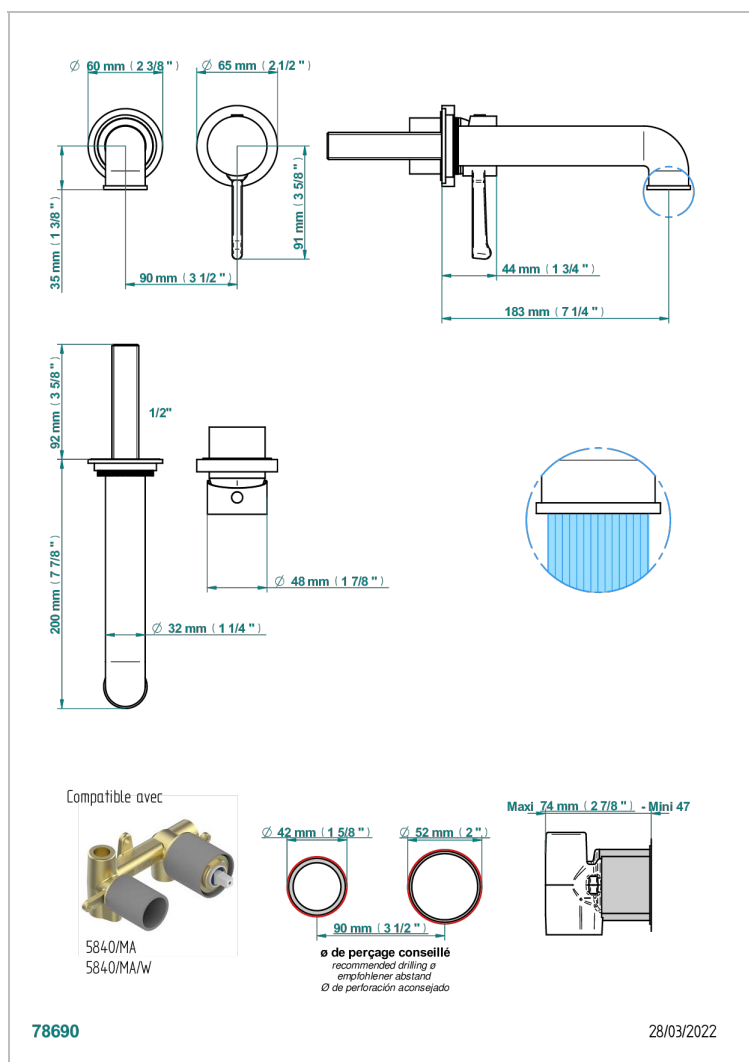

Trim only for Built-in basin mixer with spout (two x 1/2" inlets and one 1/2" outlet), without waste

CARACTERÍSTICAS

- Hamptons
- Trim only for Built-in basin mixer with spout (two x 1/2" inlets and one 1/2" outlet), without waste

PRODUCTOS RELACIONADOS

- Ref. G00-5840/MAUS Rough parts for concealed wall-mounted mixer with 1/2" outlet

ACABADOS DISPONIBLES

Bronce claro - D01
Cerámica negra mate - D30
Cobre viejo mate - H07
Cromo - A02
Cromo mate - C02
Dorado - F01