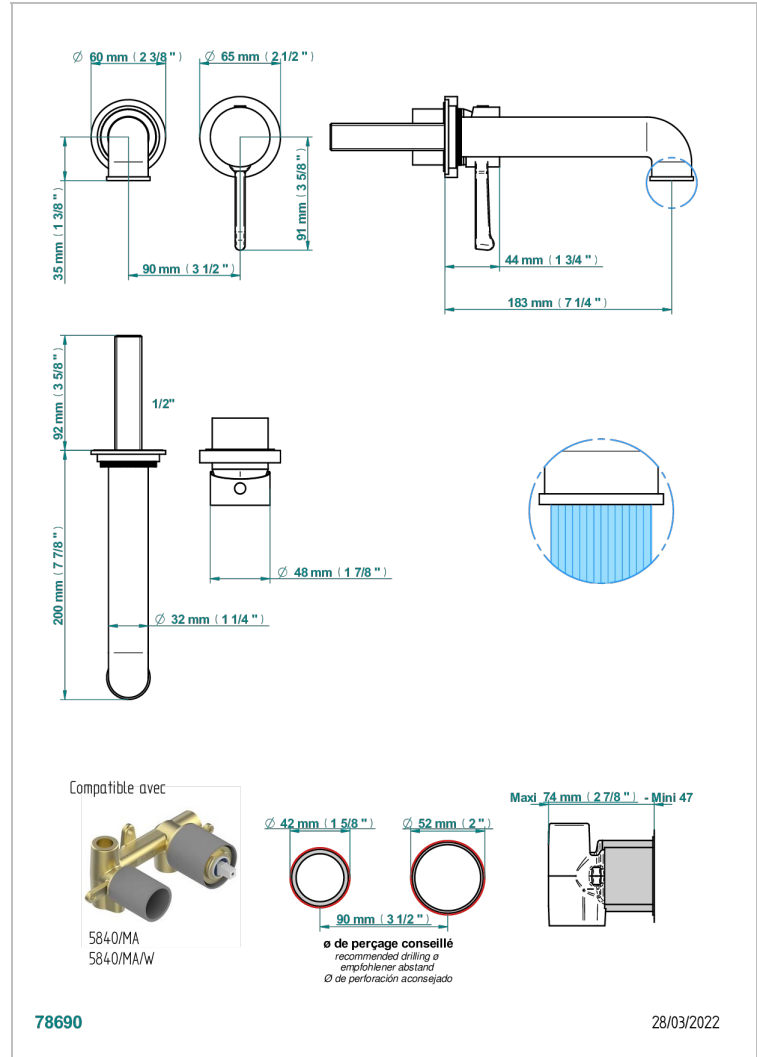

Trim only for Built-in basin mixer with spout (two x 1/2" inlets and one 1/2" outlet), without waste

CHARACTERISTIC

- Hampton
- Trim only for Built-in basin mixer with spout (two x 1/2" inlets and one 1/2" outlet), without waste

RELATED SKU'S

- Ref. G00-5840/MAUS Rough parts for concealed wall-mounted mixer with 1/2" outlet

AVAILABLE FINITIONS

Black ceram - D30
Blush PVD - H62
Brass color PVD - H49
Brown bronze color PVD - F33
Chrome polished - A02
Copper antique matt, coated - H07