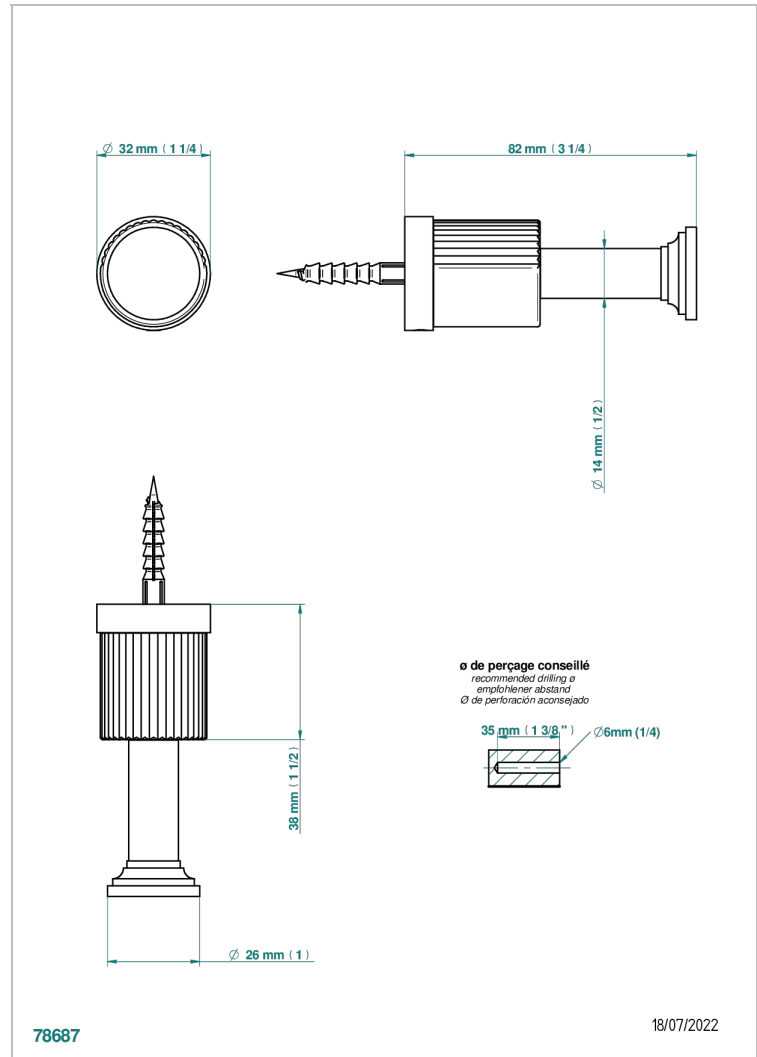

ESTRELA METAL INLAYS

U3L-517

Single robe hook

THG
PARIS

CHARACTERISTIC

- Estrela Metal inlays
- Single robe hook

AVAILABLE FINITIONS

Antique nickel - H28
Black ceram - D30
Blush PVD - H62
Brass color PVD - H49
Brown bronze color PVD - F33
Gold color PVD - H52

Nickel color PVD - H55
Polished chrome (color finish) - A02
Polished chrome with gold inlay - GA1
Polished gold (color finish) - F01
Polished nickel - B01
Soft gold - F30

Soft matt gold - F31
Umber PVD - H66