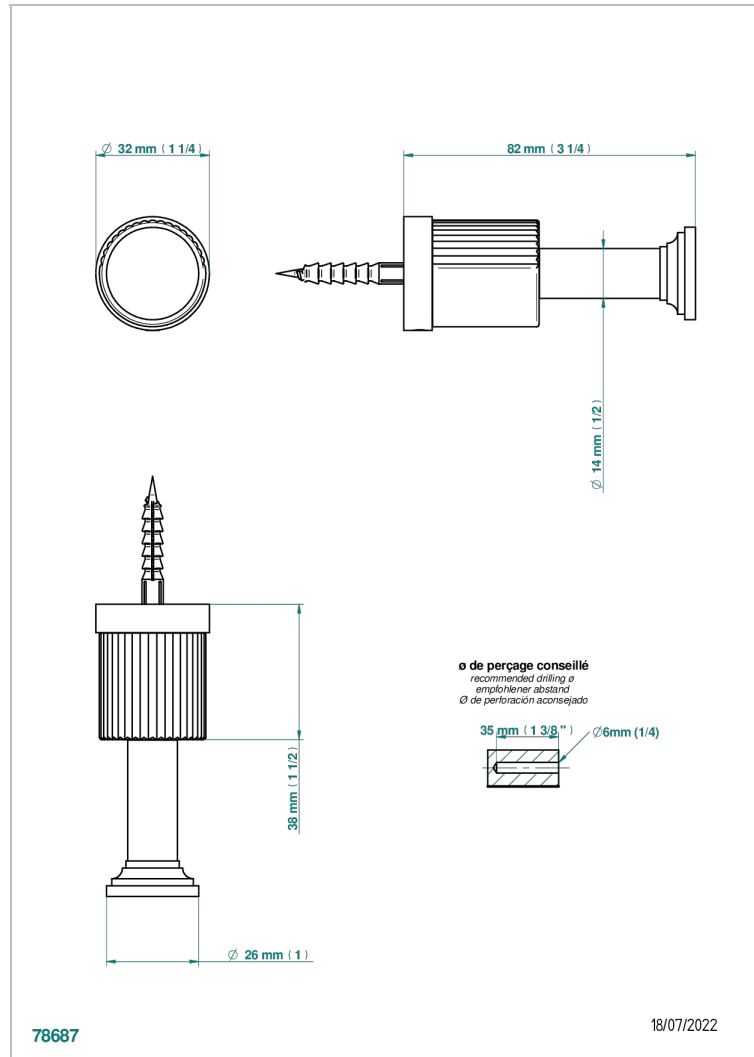

ESTRELA METAL INLAYS

U3L-517

Single robe hook

CHARACTERISTIC

- Estrela Metal inlays
- Single robe hook

AVAILABLE FINITIONS

Antique nickel - H28
Black ceram - D30
Blush PVD - H62
Brass color PVD - H49
Brown bronze color PVD - F33
Gold color PVD - H52