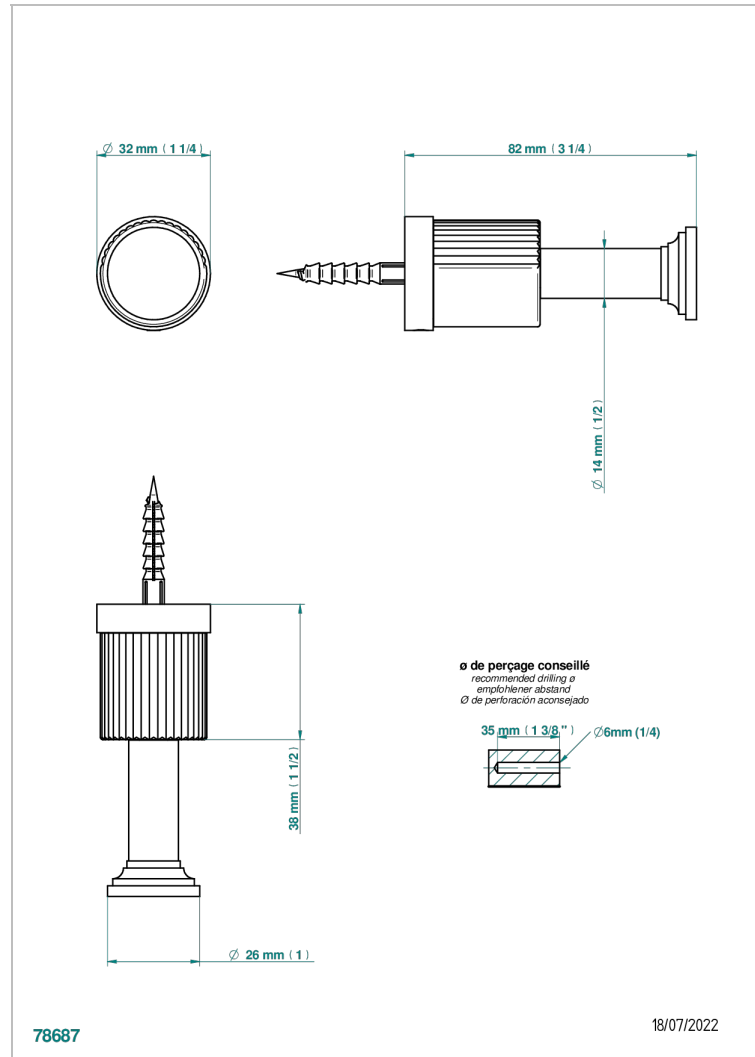

ESTRELA WITH LEVER

U3K-517

Single robe hook

THG[®]
PARIS

CHARACTERISTIC

- Estrela with lever
- Single robe hook

AVAILABLE FINITIONS

Antique nickel - H28
Black ceram - D30
Blush PVD - H62
Brass color PVD - H49
Brown bronze color PVD - F33
Gold color PVD - H52