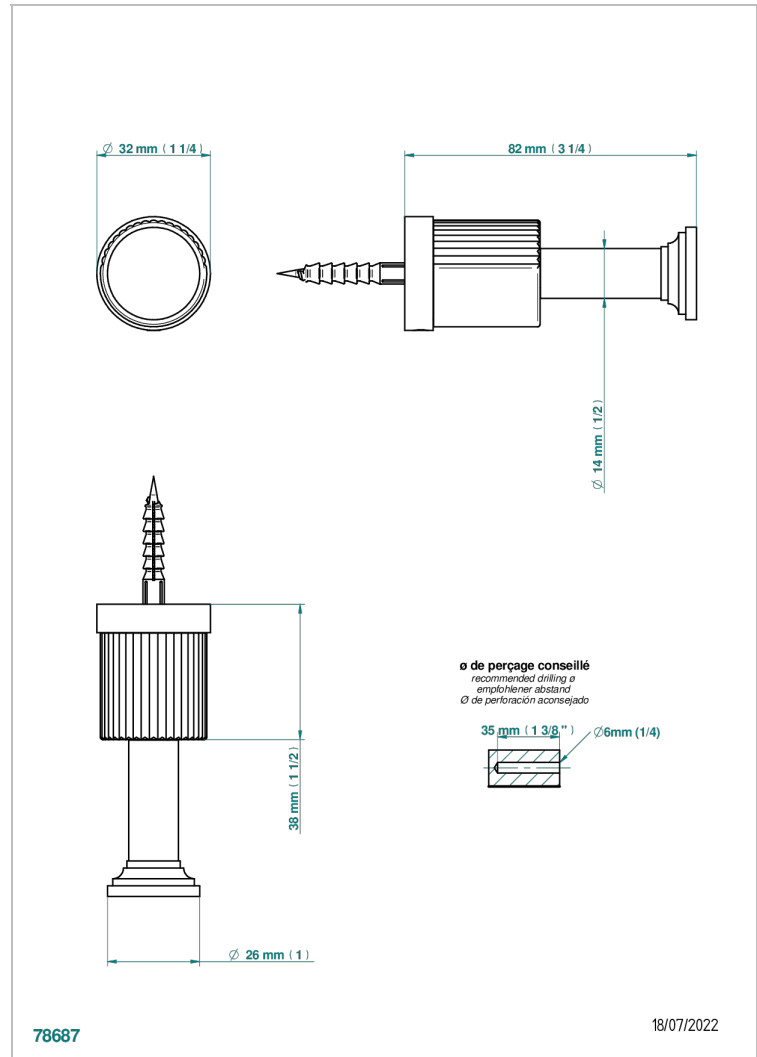

# ESTRELA WITH LEVER

U3K-517

Single robe hook

THG<sup>®</sup>  
PARIS

78687

18/07/2022

## CHARACTERISTIC

- Estrela with lever
- Single robe hook