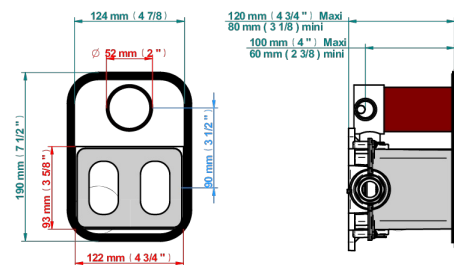

HAMPTONS WITH LEVER HANDLES

G4S-5500BECO31

Thermostatic mixer trim with diverter, 2 Outlets . ITEM codes 5 500AECO . Eco model (laser engraving, plate 3 mm thickness and one style-handle only)

Compatible with

5500AE
5500AE/US
5500AE/W

Boîte / Box Joint Plaque / Seal Plate Tube

78678

28/03/2022

CHARACTERISTIC

- Hamptons with lever handles
- Thermostatic mixer trim with diverter, 2 Outlets . ITEM codes 5 500AECO . Eco model (laser engraving, plate 3 mm thickness and one style-handle only)