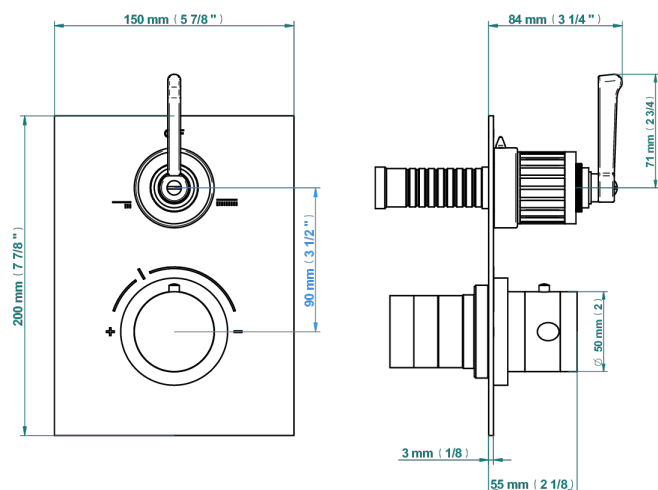

HAMPTONS WITH LEVER HANDLES

G4S-5500BECO31

Thermostatic mixer trim with diverter, 2 Outlets . ITEM codes 5 500AECO . Eco model (laser engraving, plate 3 mm thickness and one style-handle only)

Compatible with

5500AE
5500AE/US
5500AE/W

Boîte / Box Joint Plaque / Seal Plate Tube

78678

28/03/2022

CHARACTERISTIC

- Hamptons with lever handles
- Thermostatic mixer trim with diverter, 2 Outlets . ITEM codes 5 500AECO . Eco model (laser engraving, plate 3 mm thickness and one style-handle only)