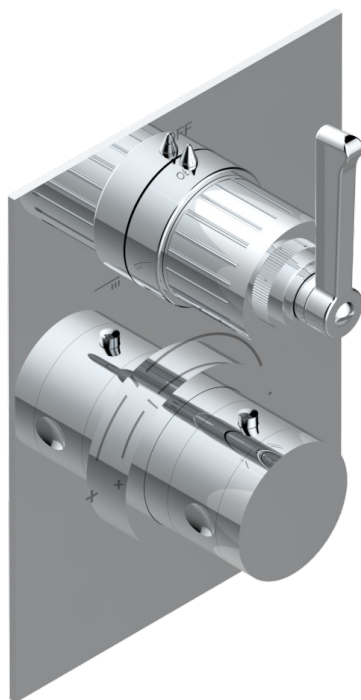

HAMPTONS WITH LEVER HANDLES

G4S-5500BECO31

Thermostatic mixer trim with diverter, 2 Outlets . ITEM codes 5 500AECO . Eco model (laser engraving, plate 3 mm thickness and one style-handle only)

Compatible with

5500AE
5500AE/US
5500AE/W

Boîte / Box Joint Plaque / Seal Plate Tube

78678

28/03/2022

CHARACTERISTIC

- Hamptons with lever handles
- Thermostatic mixer trim with diverter, 2 Outlets . ITEM codes 5 500AECO . Eco model (laser engraving, plate 3 mm thickness and one style-handle only)