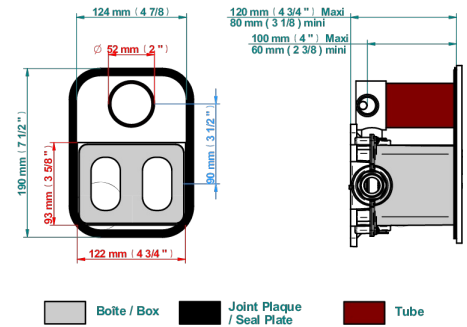

Compatible with

5500AE
5500AE/US
5500AE/W

78677

28/03/2022

ХАРАКТЕРИСТИКИ

- Hamptons
- Thermostatic mixer trim with diverter, 2 Outlets . ITEM codes 5 500AECO . Eco model (laser engraving, plate 3 mm thickness and one style-handle only)