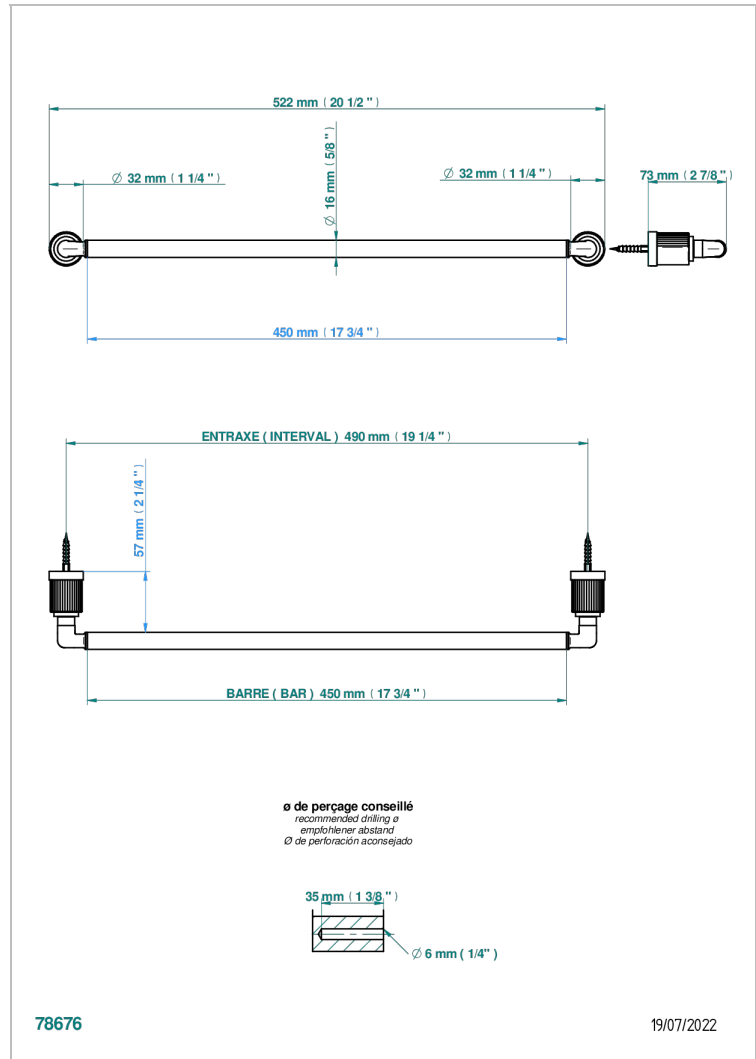

ESTRELA INCRUSTACION METALICA

U3L-514/45

Single towel rail, fixed rail, length: 450 mm

THG[®]
PARIS

CARACTERÍSTICAS

- Estrela incrustación metálica
- Single towel rail, fixed rail, length: 450 mm

ACABADOS DISPONIBLES