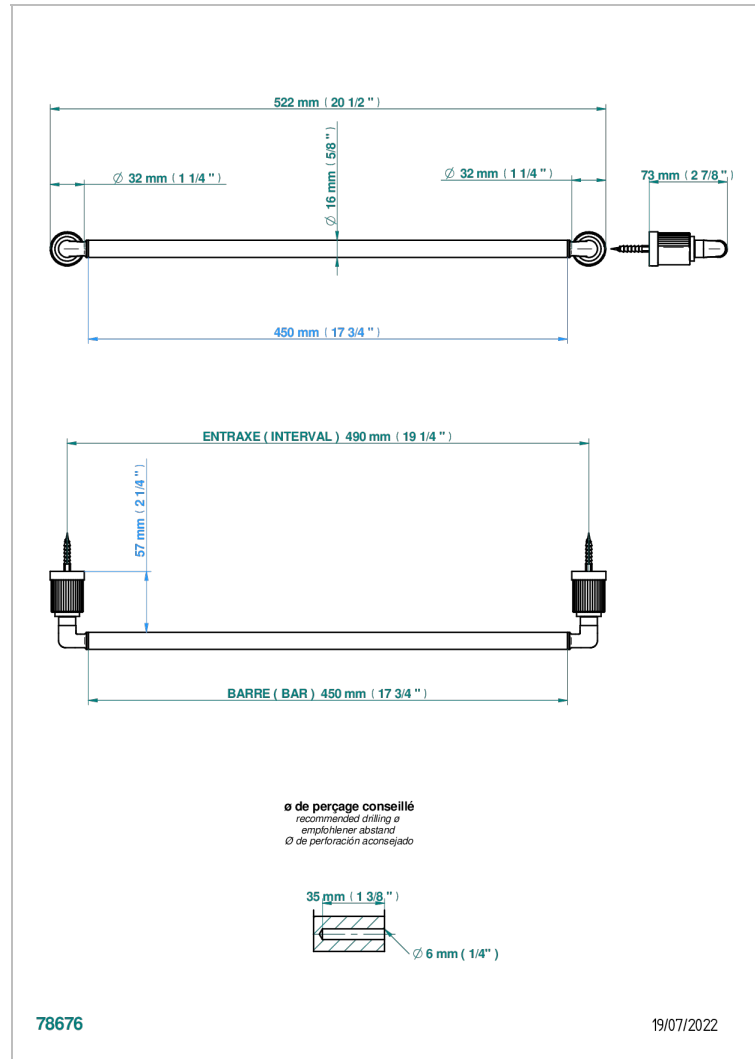

ESTRELA METAL INLAYS

U3L-514/45

Towel bar, 18" long

THG[®]
PARIS

CHARACTERISTIC

- Estrela Metal inlays
- Towel bar, 18" long

AVAILABLE FINITIONS

Black ceram - D30
Blush PVD - H62
Brass color PVD - H49
Brown bronze color PVD - F33
Chrome polished - A02
Gold color PVD - H52