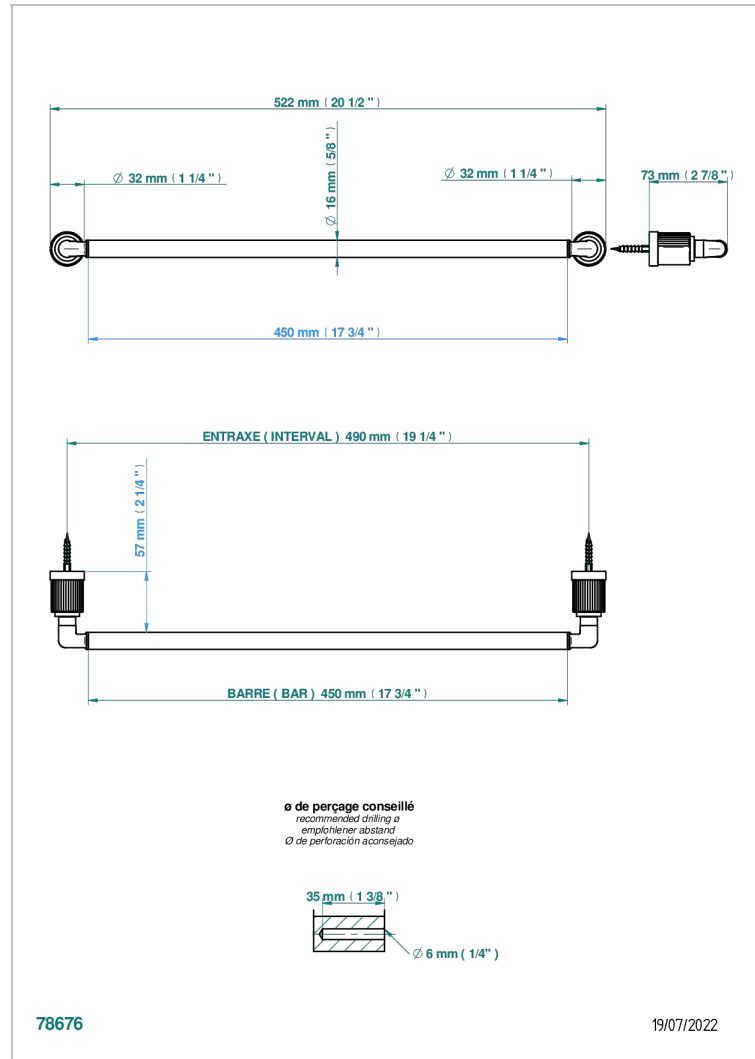

# ESTRELA METAL INLAYS

U3L-514/45

Single towel rail, fixed rail, length: 450 mm

## CHARACTERISTIC

- Estrela Metal inlays
- Single towel rail, fixed rail, length: 450 mm