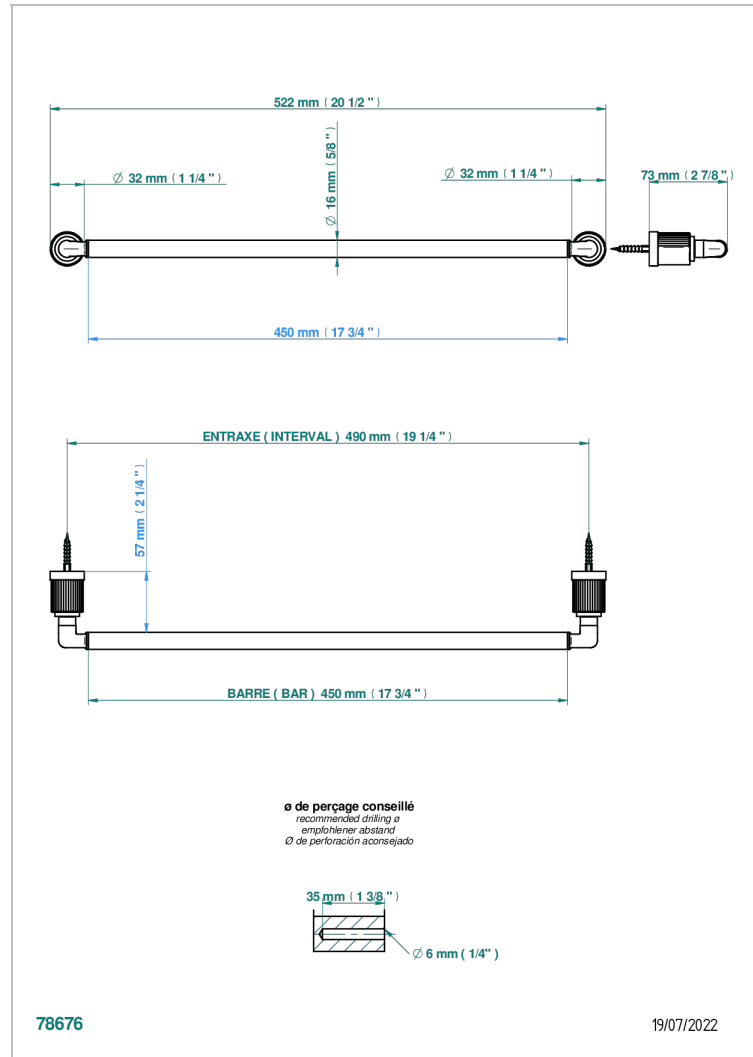

ESTRELA METAL INLAYS

U3L-514/45

Single towel rail, fixed rail, length: 450 mm

CHARACTERISTIC

- Estrela Metal inlays
- Single towel rail, fixed rail, length: 450 mm

AVAILABLE FINITIONS

Antique nickel - H28
Black ceram - D30
Blush PVD - H62
Brass color PVD - H49
Brown bronze color PVD - F33
Gold color PVD - H52