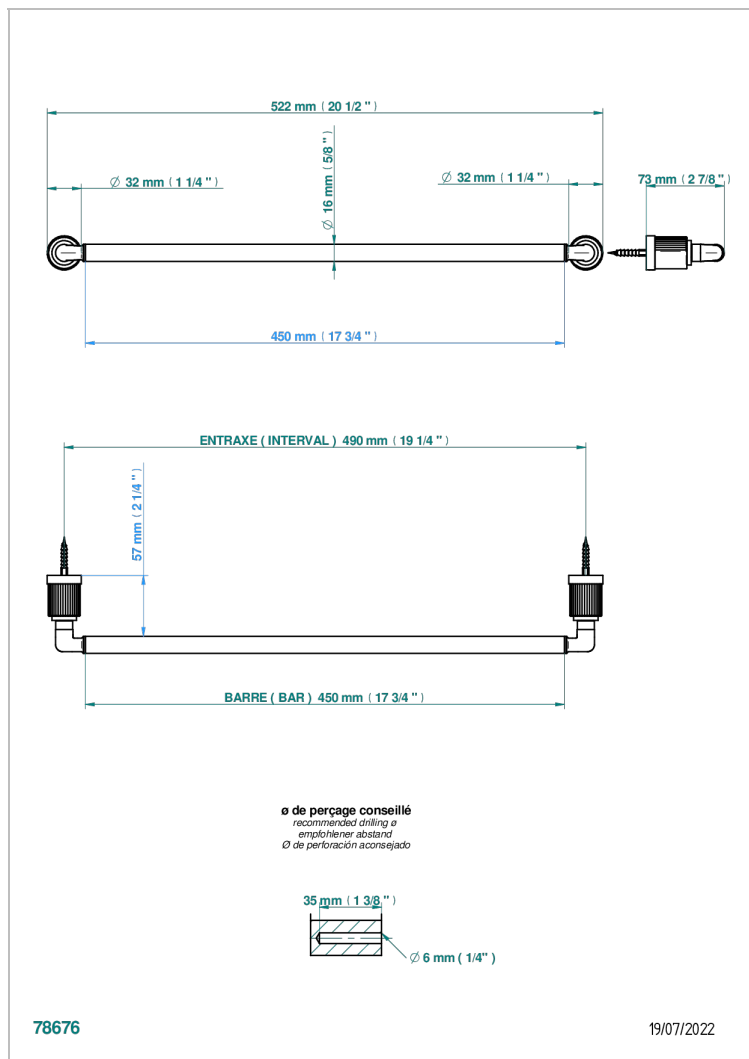

ESTRELA WITH LEVER HANDLES

U3K-514/45

Towel bar, 18" long

CHARACTERISTIC

- Estrela with lever handles
- Towel bar, 18" long

AVAILABLE FINITIONS

Black ceram - D30
Blush PVD - H62
Brass color PVD - H49
Brown bronze color PVD - F33
Chrome polished - A02
Gold color PVD - H52