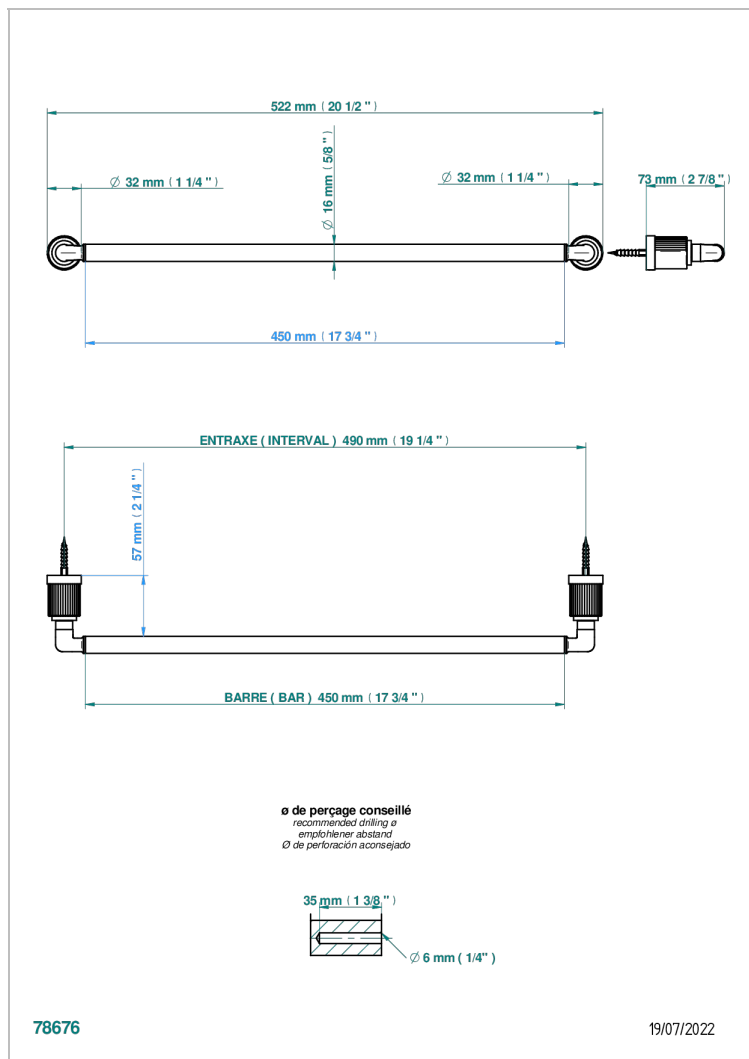

# ESTRELA CON MANETAS

U3K-514/45

Single towel rail, fixed rail, length: 450 mm

THG<sup>®</sup>  
PARIS

## CARACTERÍSTICAS

- Estrela con manetas
- Single towel rail, fixed rail, length: 450 mm