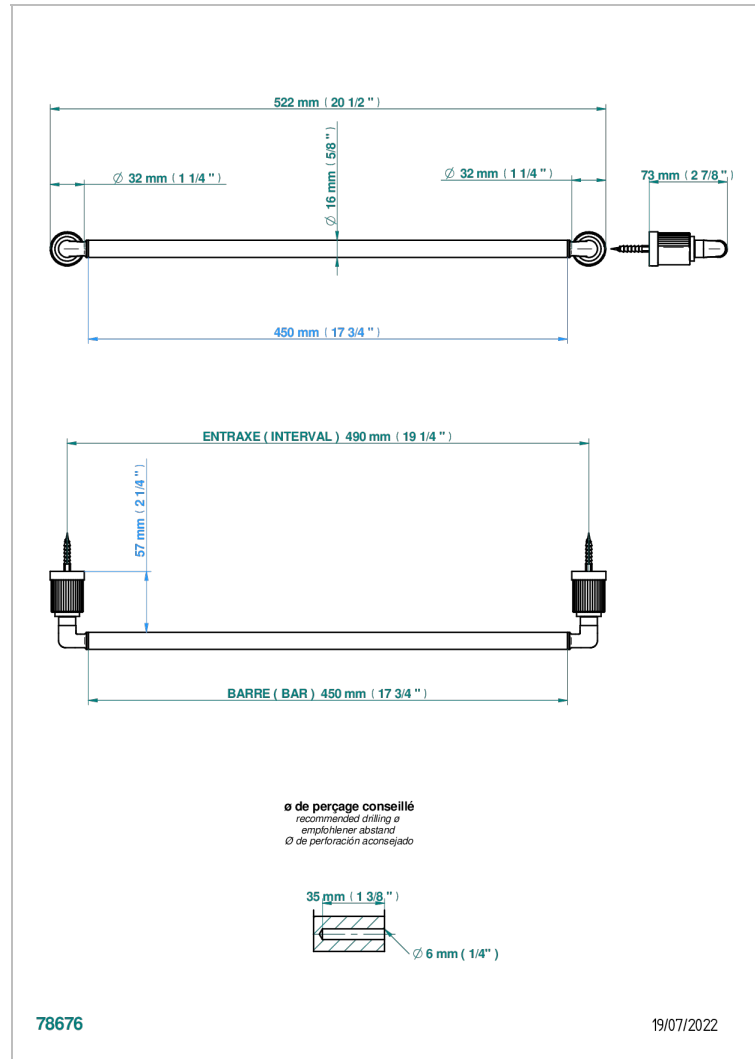

# ESTRELA WITH LEVER

U3K-514/45

Single towel rail, fixed rail, length: 450 mm

## CHARACTERISTIC

- Estrela with lever
- Single towel rail, fixed rail, length: 450 mm