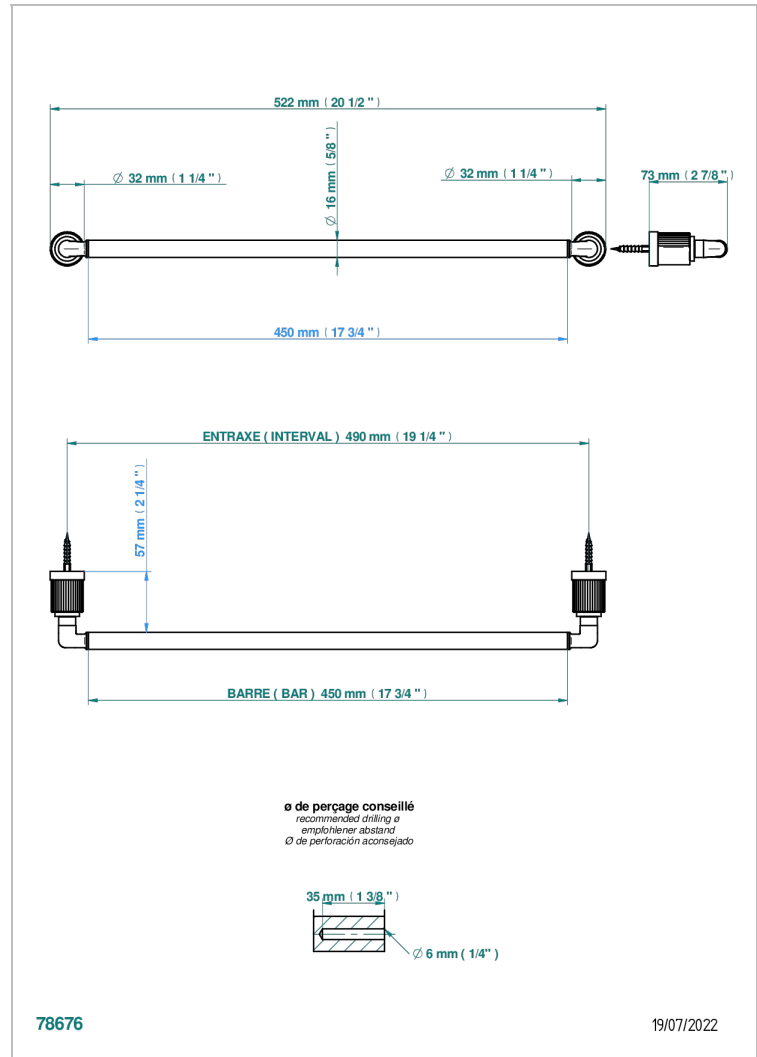

# ESTRELA CON MANETAS

U3K-514/45

Single towel rail, fixed rail, length: 450 mm

THG<sup>®</sup>  
PARIS

## CARACTERÍSTICAS

- Estrela con manetas
- Single towel rail, fixed rail, length: 450 mm