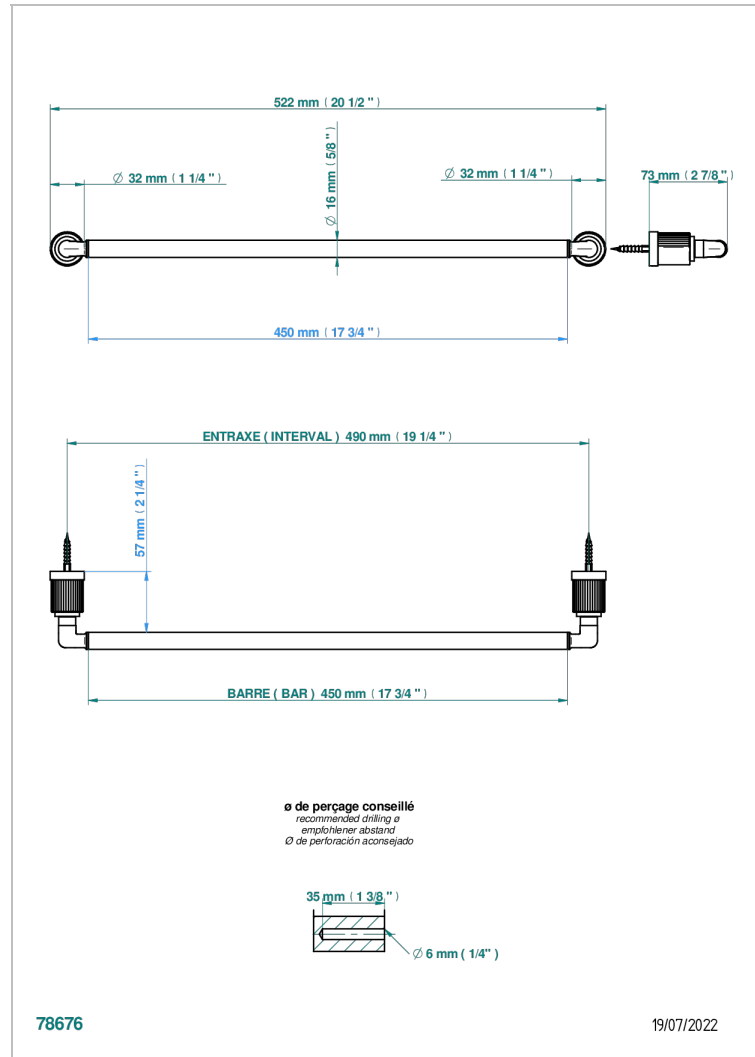

ESTRELA WITH LEVER

U3K-514/45

Single towel rail, fixed rail, length: 450 mm

CHARACTERISTIC

- Estrela with lever
- Single towel rail, fixed rail, length: 450 mm

AVAILABLE FINITIONS

Antique nickel - H28
Black ceram - D30
Blush PVD - H62
Brass color PVD - H49
Brown bronze color PVD - F33
Gold color PVD - H52