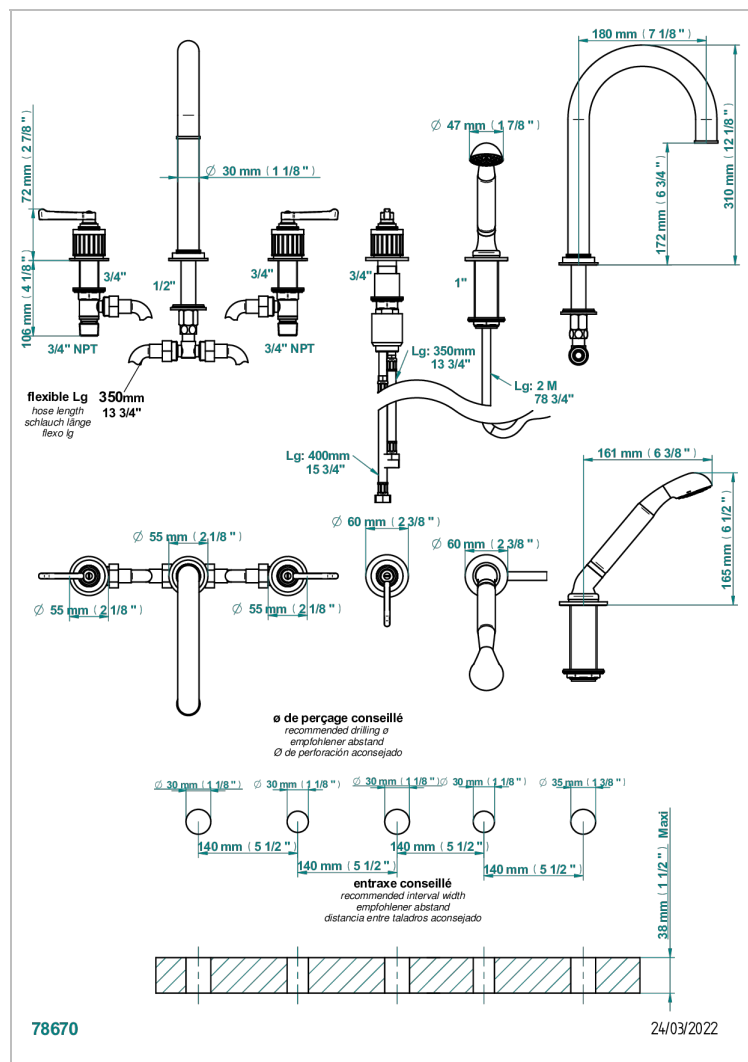

HAMPTONS WITH LEVER HANDLES

G4S-1132SGH

5-hole bath/shower mixer with super goliath high spout, 2 x 3/4" valves, and rim mounted handshower supplied by progressive cartridge mix

CHARACTERISTIC

- Hamptons with lever handles
- 5-hole bath/shower mixer with super goliath high spout, 2 x 3/4" valves, and rim mounted handshower supplied by progressive cartridge mix

AVAILABLE FINITIONS

Antique nickel - H28
Black ceram - D30
Blush PVD - H62
Brass color PVD - H49
Brown bronze color PVD - F33
Gold color PVD - H52

Graphite PVD - H64
Lacquered light bronze - D01
Matt Umber PVD - H67
Matt blush PVD - H60
Matt brass color PVD - H50
Matt brown bronze color PVD - F34