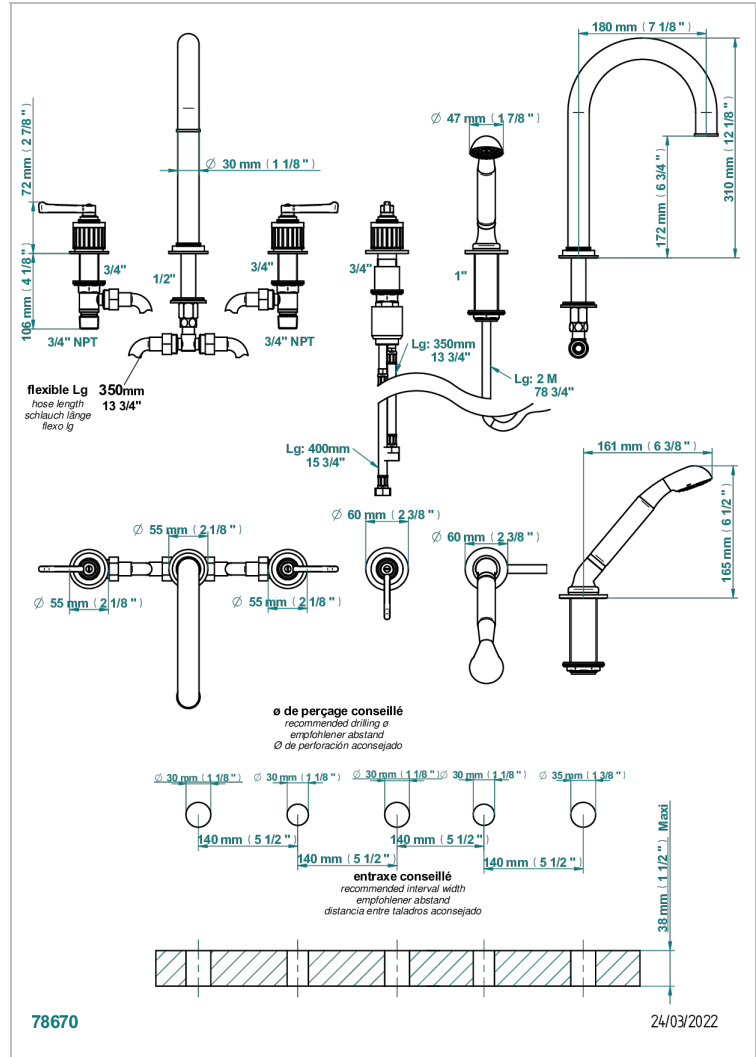

HAMPTONS CON MANETAS

G4S-1132SGH

5-hole bath/shower mixer with super goliath high spout, 2 x 3/4" valves, and rim mounted handshower supplied by progressive cartridge mix

CARACTERÍSTICAS

- Hamptons con manetas
- 5-hole bath/shower mixer with super goliath high spout, 2 x 3/4" valves, and rim mounted handshower supplied by progressive cartridge mix

Níquel viejo - H28
Pvd blush - H62
Pvd blush mate - H60
Pvd color latón - H49
Pvd color latón mate - H50
Pvd color níquel - H55

Pvd color níquel mate - H56
Pvd color oro - H52
Pvd color oro mate - H53
Pvd grafito - H64
Pvd grafito mate - H65
Pvd marrón bronce - F33

Pvd marrón bronce mate - F34
Pvd umber - H66
Pvd umber mate - H67