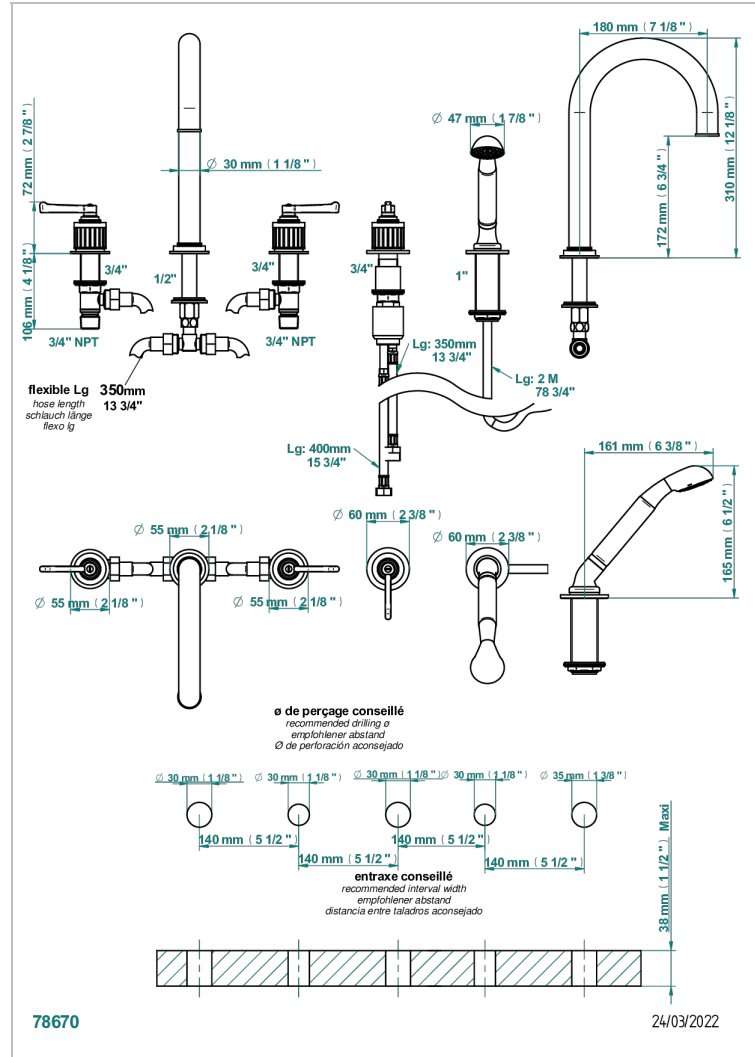

HAMPTONS WITH LEVER HANDLES

G4S-1132SGH

5-hole bath/shower mixer with super goliath high spout, 2 x 3/4" valves, and rim mounted handshower supplied by progressive cartridge mix

CHARACTERISTIC

- Hamptons with lever handles
- 5-hole bath/shower mixer with super goliath high spout, 2 x 3/4" valves, and rim mounted handshower supplied by progressive cartridge mix

AVAILABLE FINITIONS

Antique nickel - H28
Black ceram - D30
Blush PVD - H62
Brass color PVD - H49
Brown bronze color PVD - F33
Gold color PVD - H52

Graphite PVD - H64
Lacquered light bronze - D01
Matt Umber PVD - H67
Matt blush PVD - H60
Matt brass color PVD - H50
Matt brown bronze color PVD - F34