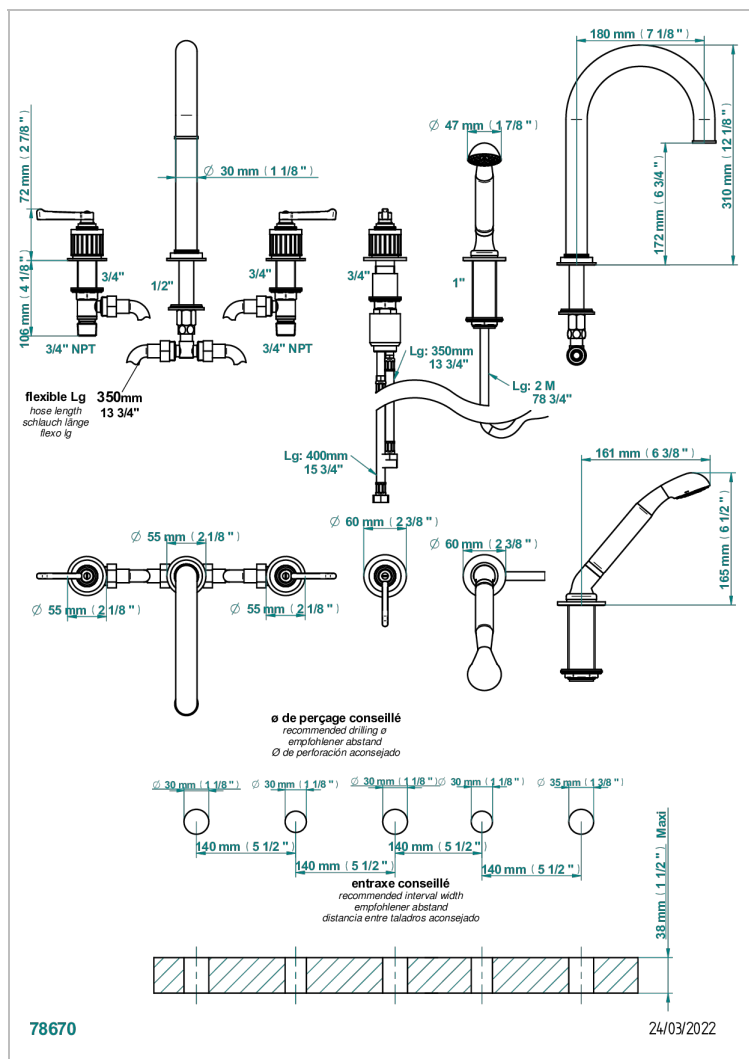

HAMPTONS WITH LEVER HANDLES

G4S-1132SGH

5-hole bath/shower mixer with super goliath high spout, 2 x 3/4" valves, and rim mounted handshower supplied by progressive cartridge mix

ХАРАКТЕРИСТИКИ

- Hamptons with lever handles
- 5-hole bath/shower mixer with super goliath high spout, 2 x 3/4" valves, and rim mounted handshower supplied by progressive cartridge mix