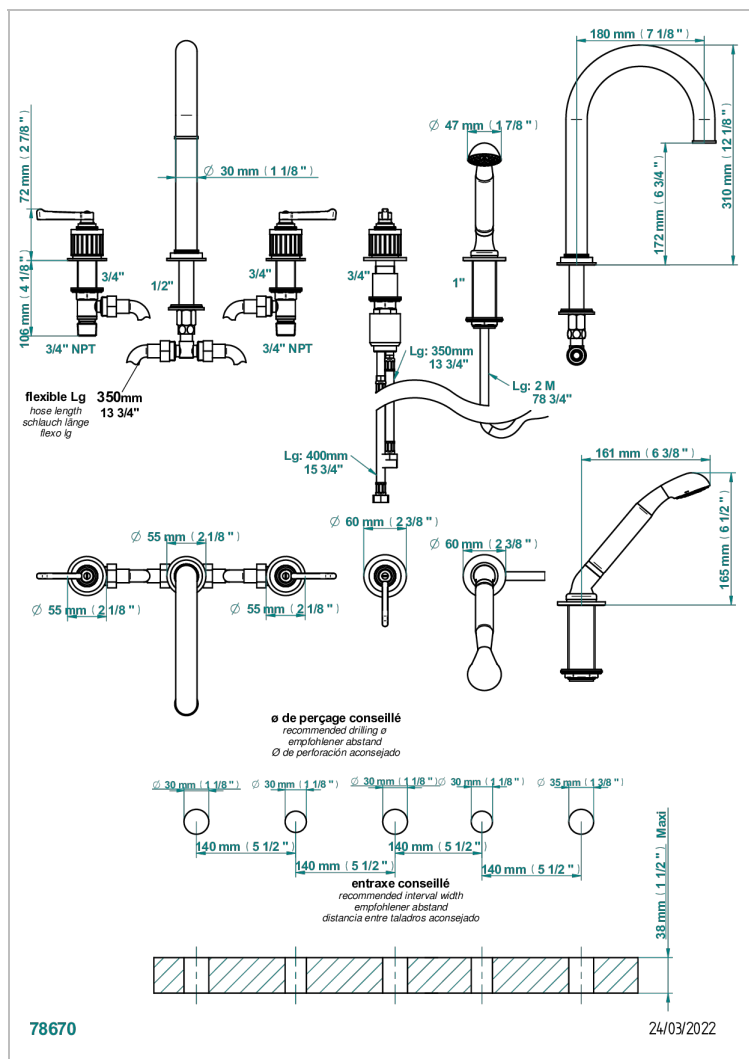

HAMPTONS WITH LEVER HANDLES

G4S-1132SGH

5-hole bath/shower mixer with super goliath high spout, 2 x 3/4" valves, and rim mounted handshower supplied by progressive cartridge mix

CHARACTERISTIC

- Hamptons with lever handles
- 5-hole bath/shower mixer with super goliath high spout, 2 x 3/4" valves, and rim mounted handshower supplied by progressive cartridge mix

AVAILABLE FINITIONS

Antique nickel - H28
Black ceram - D30
Blush PVD - H62
Brass color PVD - H49
Brown bronze color PVD - F33
Gold color PVD - H52

Graphite PVD - H64
Lacquered light bronze - D01
Matt Umber PVD - H67
Matt blush PVD - H60
Matt brass color PVD - H50
Matt brown bronze color PVD - F34