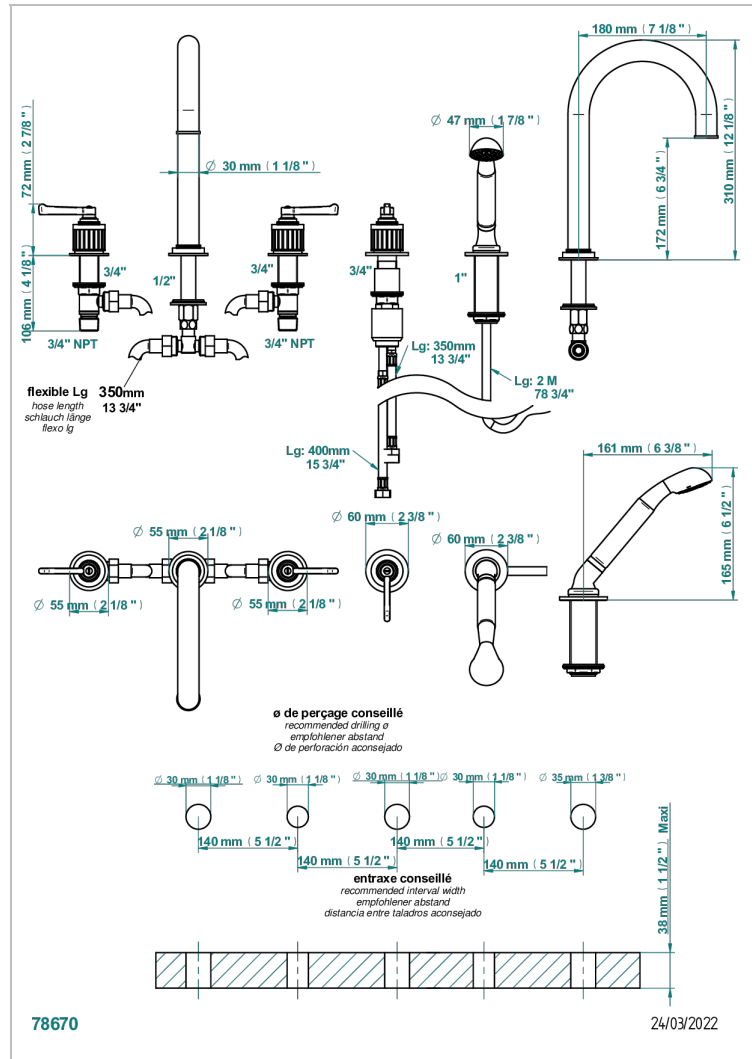

HAMPTONS WITH LEVER HANDLES

G4S-1132SGH

5-hole bath/shower mixer with super goliath high spout, 2 x 3/4" valves, and rim mounted handshower supplied by progressive cartridge mix

特色

- Hamptons with lever handles
- 5-hole bath/shower mixer with super goliath high spout, 2 x 3/4" valves, and rim mounted handshower supplied by progressive cartridge mix

可选饰面

Black ceram - D30
Blush PVD - H62
Graphite PVD - H64
Matt Umber PVD - H67
Matt blush PVD - H60
Matt graphite PVD - H65

Natural smoked Brass - A13
PVD哑光棕铜 - F34
PVD哑光金 - H53
PVD哑光铜 - H50
PVD哑光镍 - H56
PVD抛光铜 - H49

PVD棕铜 - F33
PVD金色 - H52
PVD镍 - H55
Umber PVD - H66
哑光复古铜 - HO7
哑光浅金 - F31

哑光金 - F07
哑光铬 - CO2
哑光镍 - CO1
复古镍 - H28
抛光金 (24K金) - F01
抛光铬 - AO2

抛光镍 - BO1
浅金 - F30
漆面铜 - DO1