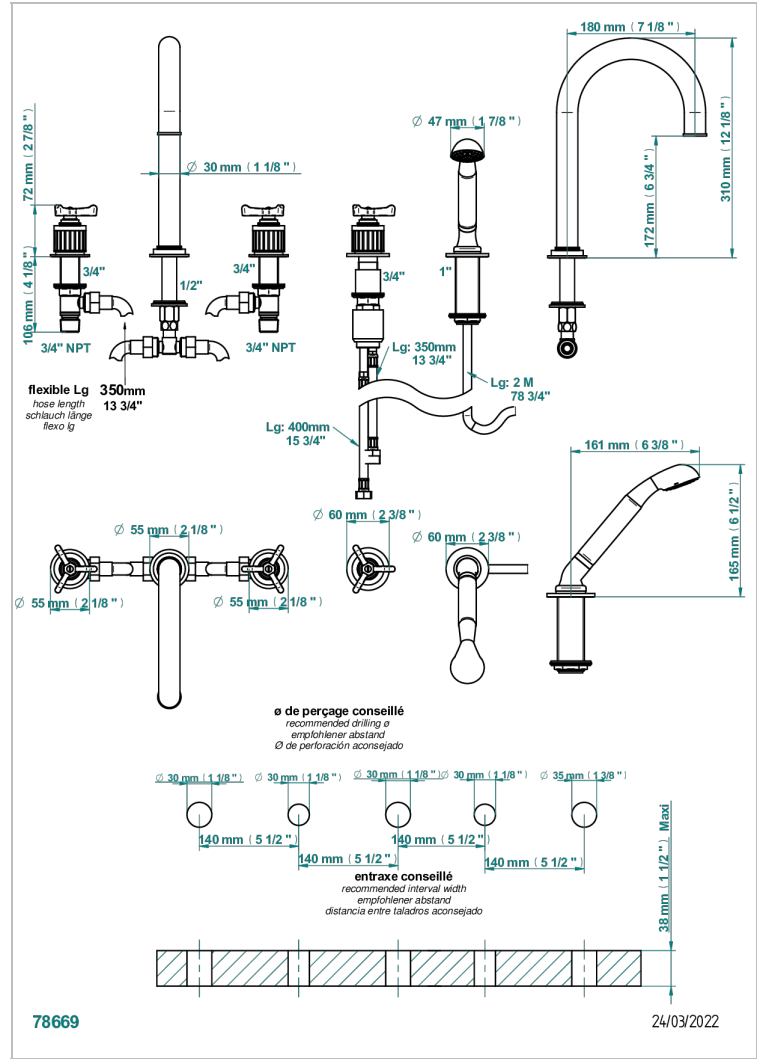

5-hole bath/shower mixer with super goliath high spout, 2 x 3/4" valves, and rim mounted handshower supplied by progressive cartridge mix

### CHARACTERISTIC

- Hampton
- 5-hole bath/shower mixer with super goliath high spout, 2 x 3/4" valves, and rim mounted handshower supplied by progressive cartridge mix

### AVAILABLE FINITIONS

Antique nickel - H28  
Black ceram - D30  
Blush PVD - H62  
Brass color PVD - H49  
Brown bronze color PVD - F33  
Gold color PVD - H52

Graphite PVD - H64  
Lacquered light bronze - D01  
Matt Umber PVD - H67  
Matt blush PVD - H60  
Matt brass color PVD - H50  
Matt brown bronze color PVD - F34