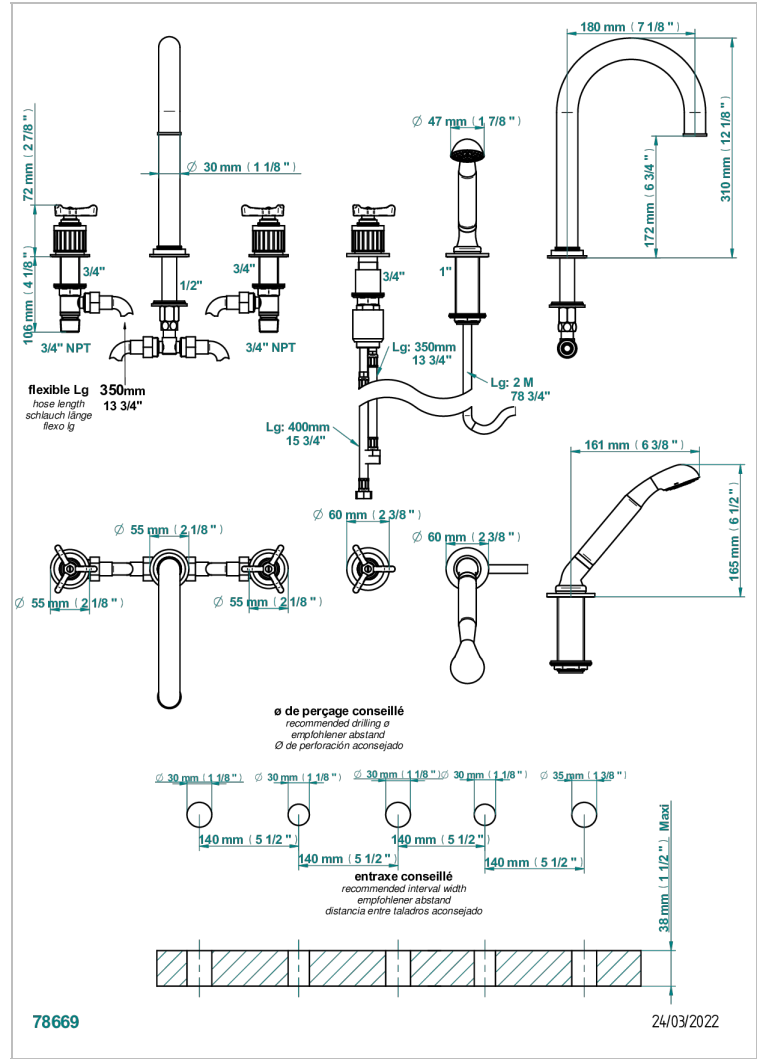

5-hole bath/shower mixer with super goliath high spout, 2 x 3/4" valves, and rim mounted handshower supplied by progressive cartridge mix

CHARACTERISTIC

- Hampton
- 5-hole bath/shower mixer with super goliath high spout, 2 x 3/4" valves, and rim mounted handshower supplied by progressive cartridge mix

AVAILABLE FINITIONS

Antique nickel - H28
Black ceram - D30
Blush PVD - H62
Brass color PVD - H49
Brown bronze color PVD - F33
Gold color PVD - H52

Graphite PVD - H64
Lacquered light bronze - D01
Matt Umber PVD - H67
Matt blush PVD - H60
Matt brass color PVD - H50
Matt brown bronze color PVD - F34