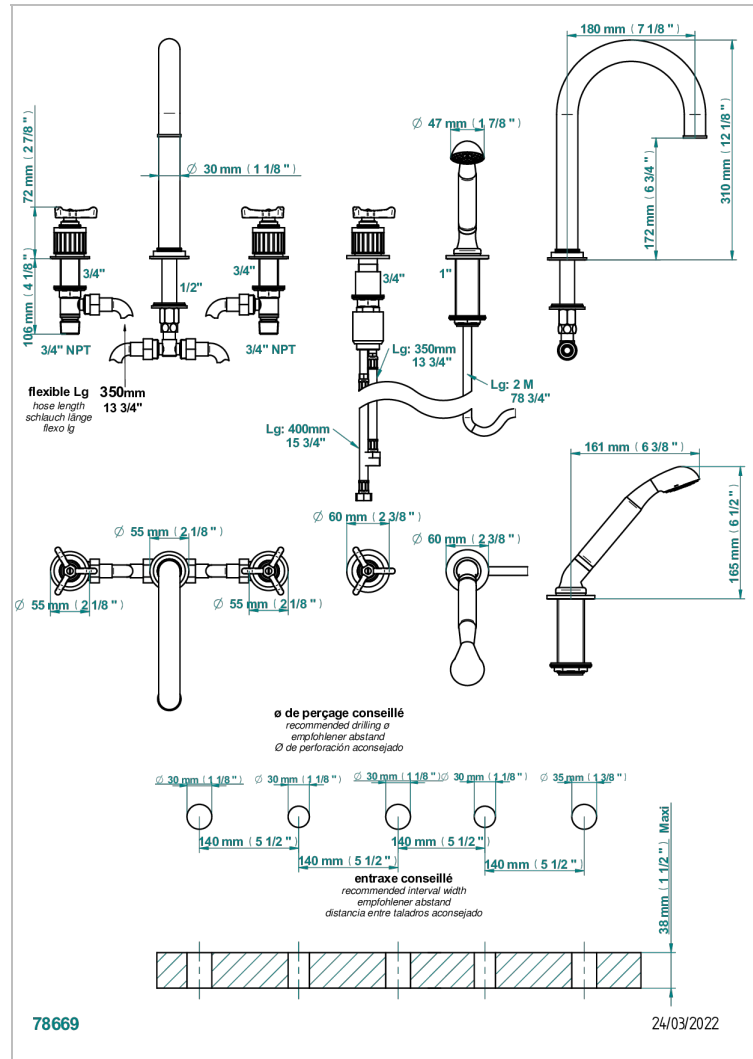

5-hole bath/shower mixer with super goliath high spout, 2 x 3/4" valves, and rim mounted handshower supplied by progressive cartridge mix

ХАРАКТЕРИСТИКИ

- Hampton
- 5-hole bath/shower mixer with super goliath high spout, 2 x 3/4" valves, and rim mounted handshower supplied by progressive cartridge mix