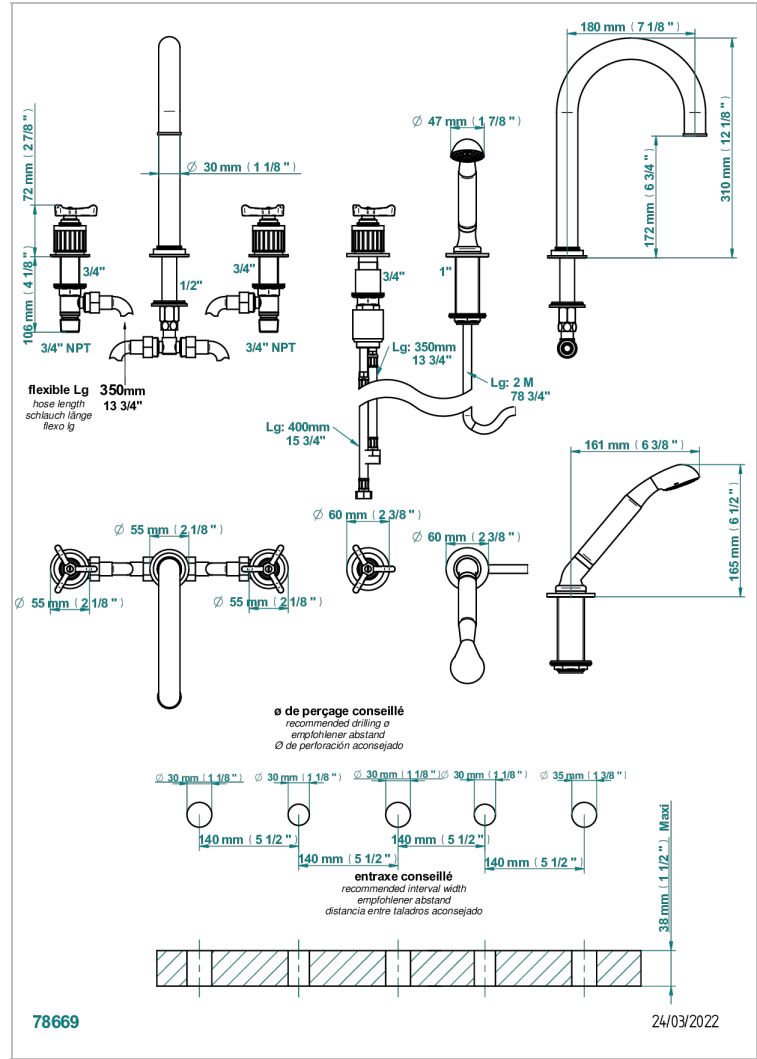

5-hole bath/shower mixer with super goliath high spout, 2 x 3/4" valves, and rim mounted handshower supplied by progressive cartridge mix

## CARACTERÍSTICAS

- Hampton
- 5-hole bath/shower mixer with super goliath high spout, 2 x 3/4" valves, and rim mounted handshower supplied by progressive cartridge mix

Pvd marrón bronce mate - F34  
Pvd umber - H66  
Pvd umber mate - H67