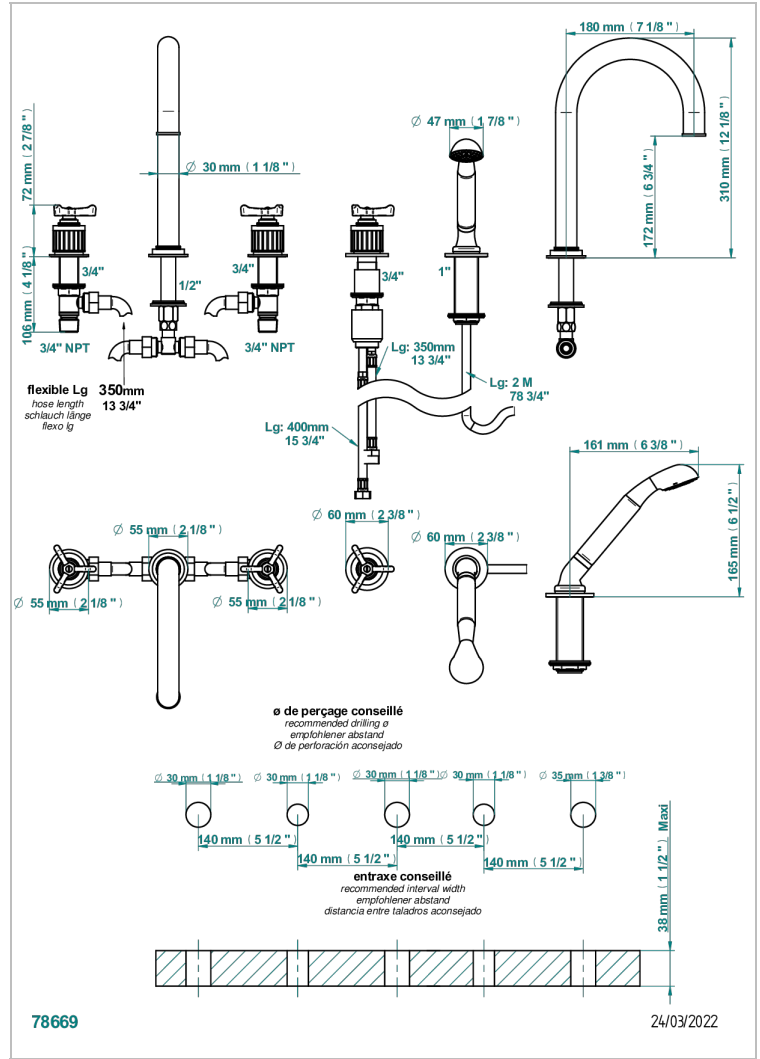

G4R-1132SGH

5-hole bath/shower mixer with super goliath high spout, 2 x 3/4" valves, and rim mounted handshower supplied by progressive cartridge mix

CHARACTERISTIC

- Hampton
- 5-hole bath/shower mixer with super goliath high spout, 2 x 3/4" valves, and rim mounted handshower supplied by progressive cartridge mix

AVAILABLE FINITIONS

Antique nickel - H28
Black ceram - D30
Blush PVD - H62
Brass color PVD - H49
Brown bronze color PVD - F33
Gold color PVD - H52

Graphite PVD - H64
Lacquered light bronze - D01
Matt Umber PVD - H67
Matt blush PVD - H60
Matt brass color PVD - H50
Matt brown bronze color PVD - F34