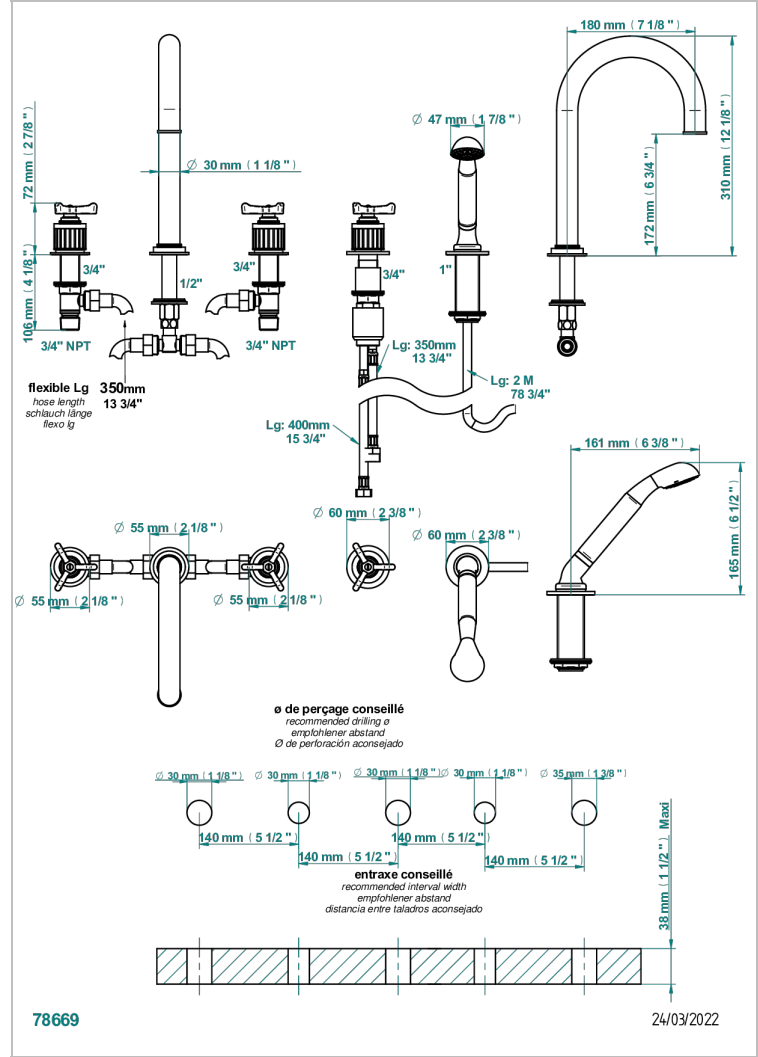

G4R-1132SGH

5-hole bath/shower mixer with super goliath high spout, 2 x 3/4" valves, and rim mounted handshower supplied by progressive cartridge mix

特色

- Hamptons
- 5-hole bath/shower mixer with super goliath high spout, 2 x 3/4" valves, and rim mounted handshower supplied by progressive cartridge mix

可选饰面

Black ceram - D30
Blush PVD - H62
Graphite PVD - H64
Matt Umber PVD - H67
Matt blush PVD - H60
Matt graphite PVD - H65

Natural smoked Brass - A13
PVD哑光棕铜 - F34
PVD哑光金 - H53
PVD哑光铜 - H50
PVD哑光镍 - H56
PVD抛光铜 - H49

PVD棕铜 - F33
PVD金色 - H52
PVD镍 - H55
Umber PVD - H66
哑光复古铜 - HO7
哑光浅金 - F31

哑光金 - F07
哑光铬 - C02
哑光镍 - C01
复古镍 - H28
抛光金 (24K金) - F01
抛光铬 - A02

抛光镍 - B01
浅金 - F30
漆面铜 - D01