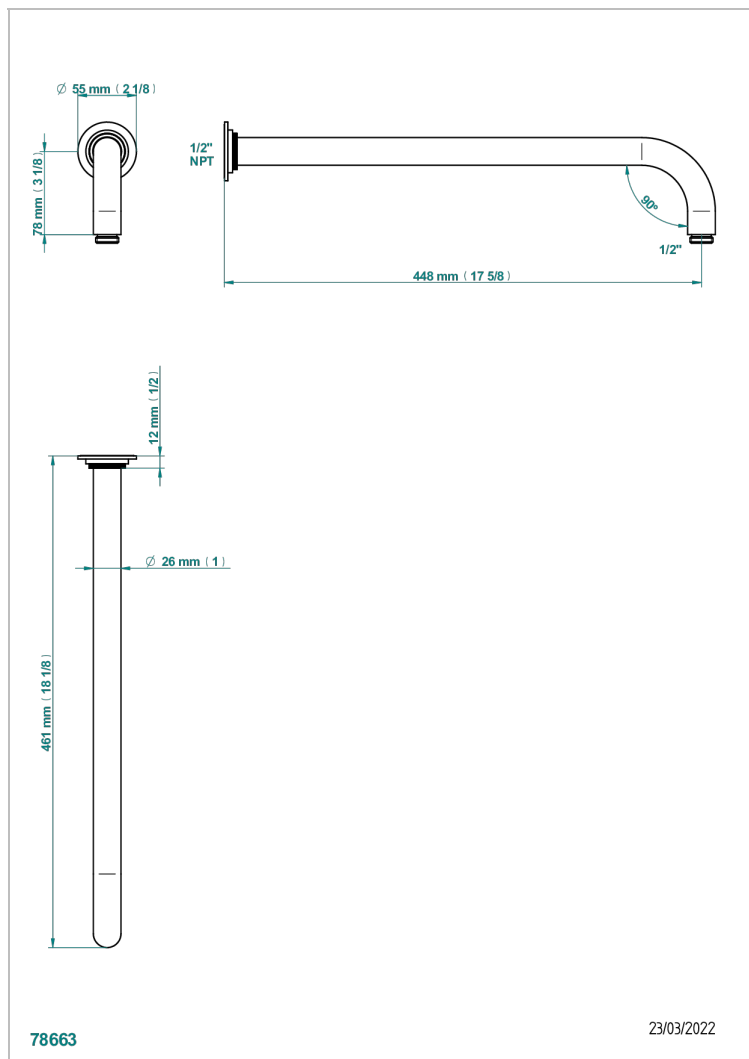

HAMPTONS WITH LEVER HANDLES

G4S-84L/US

Horizontal shower arm, 90°, lg: 17"

THG[®]
PARIS

CHARACTERISTIC

- Hamptons with lever handles
- Horizontal shower arm, 90°, lg: 17"

AVAILABLE FINITIONS

Black ceram - D30
Blush PVD - H62
Brass color PVD - H49
Brown bronze color PVD - F33
Chrome polished - A02
Copper antique matt, coated - H07

Gold color PVD - H52
Gold mat - F07
Gold polished - F01
Graphite PVD - H64
Light coated bronze - D01
Matt Umber PVD - H67

Matt blush PVD - H60
Matt brass color PVD - H50
Matt brown bronze color PVD - F34
Matt chrome (American satin) - C02
Matt gold color PVD - H53
Matt graphite PVD - H65

Matt nickel (American satin) - C01
Matt nickel color PVD - H56
Natural smoked Brass - A13
Nickel antique / Sovereign - H28
Nickel color PVD - H55
Nickel polished - B01

Soft gold - F30
Soft matt gold - F31
Umber PVD - H66