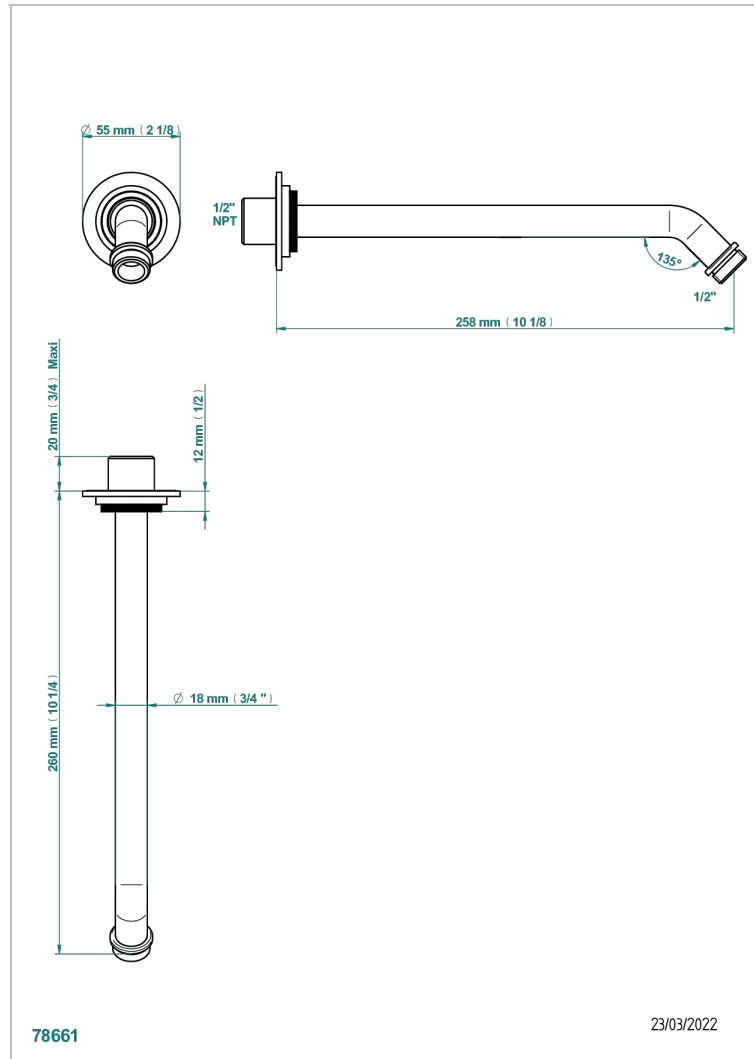

# HAMPTONS WITH LEVER HANDLES

G4S-84/US

Horizontal shower arm, 45°, lg: 10"

## CHARACTERISTIC

- Hamptons with lever handles
- Horizontal shower arm, 45°, lg: 10"