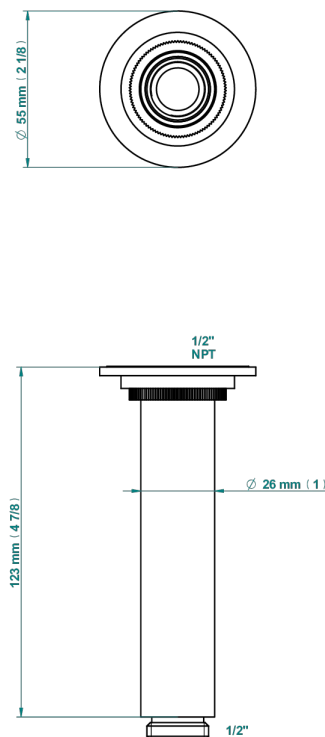

HAMPTONS WITH LEVER HANDLES

G4S-82V/US

Vertical shower arm ceiling mounted 1/2" connection

78660

22/03/2022

CHARACTERISTIC

- Hamptons with lever handles
- Vertical shower arm ceiling mounted 1/2" connection