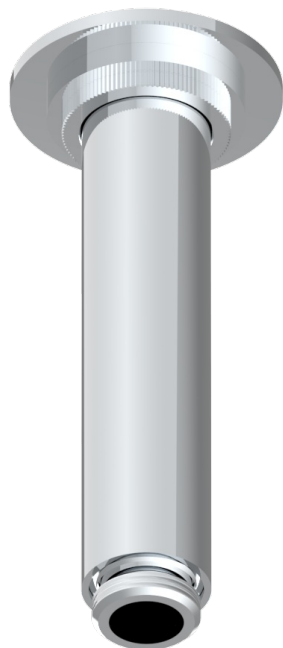

HAMPTONS WITH LEVER HANDLES

G4S-82V/US

Vertical shower arm ceiling mounted 1/2" connection

78660

22/03/2022

CHARACTERISTIC

- Hamptons with lever handles
- Vertical shower arm ceiling mounted 1/2" connection

AVAILABLE FINITIONS

Black ceram - D30
Blush PVD - H62
Brass color PVD - H49
Brown bronze color PVD - F33
Chrome polished - A02
Copper antique matt, coated - H07

Gold color PVD - H52
Gold mat - F07
Gold polished - F01
Graphite PVD - H64
Light coated bronze - D01
Matt Umber PVD - H67

Matt blush PVD - H60
Matt brass color PVD - H50
Matt brown bronze color PVD - F34
Matt chrome (American satin) - C02
Matt gold color PVD - H53
Matt graphite PVD - H65

Matt nickel (American satin) - C01
Matt nickel color PVD - H56
Natural smoked Brass - A13
Nickel antique / Sovereign - H28
Nickel color PVD - H55
Nickel polished - B01

Soft gold - F30
Soft matt gold - F31
Umber PVD - H66