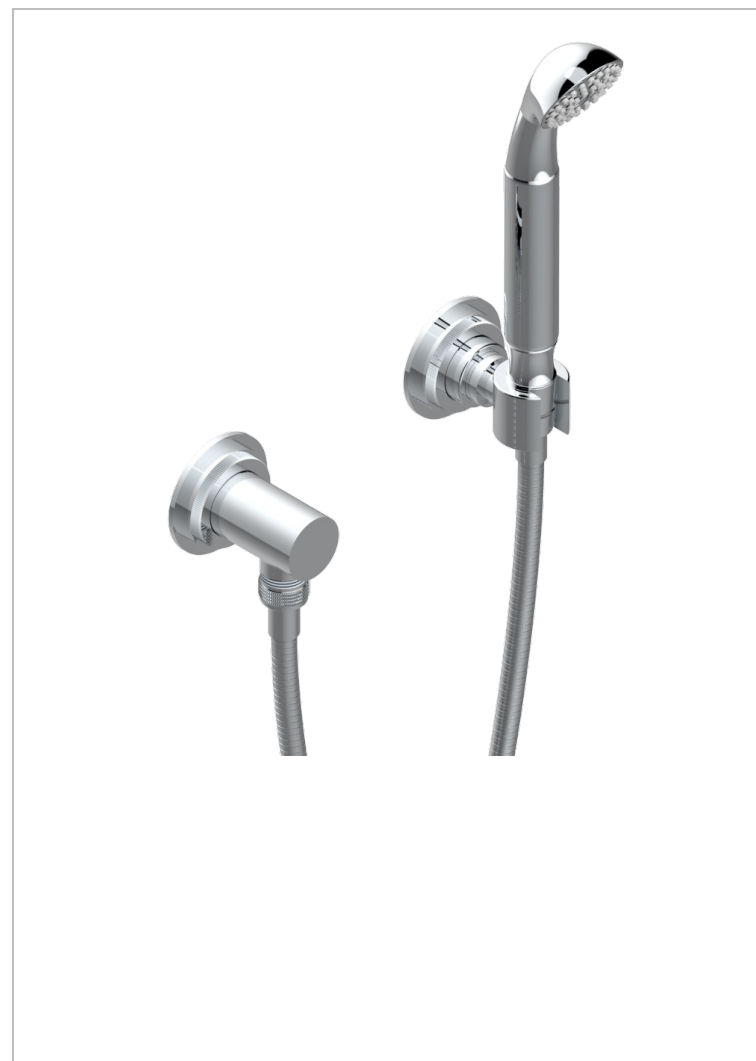

HAMPTONS WITH LEVER HANDLES

G4S-52/US

Wall mounted handshower with separate fixed hook

THG[®]
PARIS

CHARACTERISTIC

- Hamptons with lever handles
- Wall mounted handshower with separate fixed hook

AVAILABLE FINITIONS

Black ceram - D30
Blush PVD - H62
Brass color PVD - H49
Brown bronze color PVD - F33
Chrome polished - A02
Copper antique matt, coated - H07

Gold color PVD - H52
Gold mat - F07
Gold polished - F01
Graphite PVD - H64
Light coated bronze - D01
Matt Umber PVD - H67

Matt blush PVD - H60
Matt brass color PVD - H50
Matt brown bronze color PVD - F34
Matt chrome (American satin) - C02
Matt gold color PVD - H53
Matt graphite PVD - H65

Matt nickel (American satin) - C01
Matt nickel color PVD - H56
Natural smoked Brass - A13
Nickel antique / Sovereign - H28
Nickel color PVD - H55
Nickel polished - B01