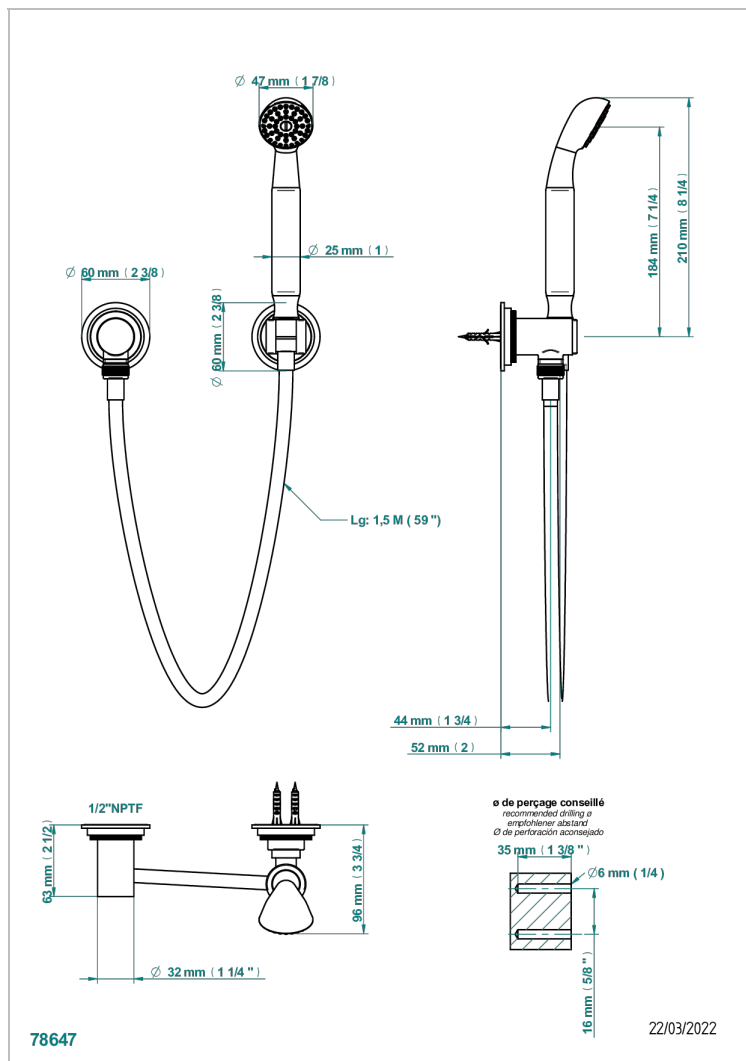

HAMPTONS WITH LEVER HANDLES

G4S-52/US

Wall mounted handshower with separate fixed hook

THG[®]
PARIS

CHARACTERISTIC

- Hamptons with lever handles
- Wall mounted handshower with separate fixed hook

AVAILABLE FINITIONS