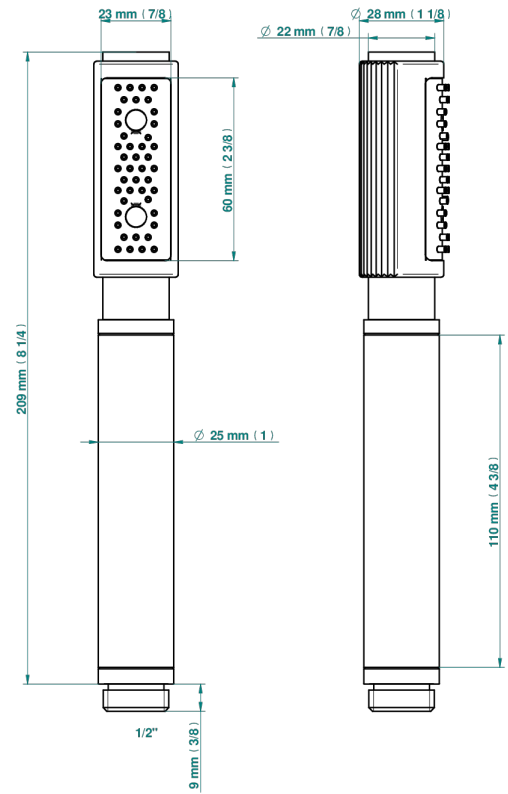

ESTRELA WITH LEVER

U3K-66/W

Stylised handshower 1/2", straight - WRAS approved

78643

28/03/2022

CHARACTERISTIC

- WRAS : 2210354

STANDARDS

TECHNICAL SPECS

- Recommandé : 3 bars (max. 5 bars) - Advised : 43,5 psi (max. 72 psi)
- 9,5 l/min à 3 bars (2.5 gpm at 43.5 psi)

AVAILABLE FINITIONS

Antique nickel - H28
Black ceram - D30
Blush PVD - H62
Brass color PVD - H49
Brown bronze color PVD - F33
Gold color PVD - H52