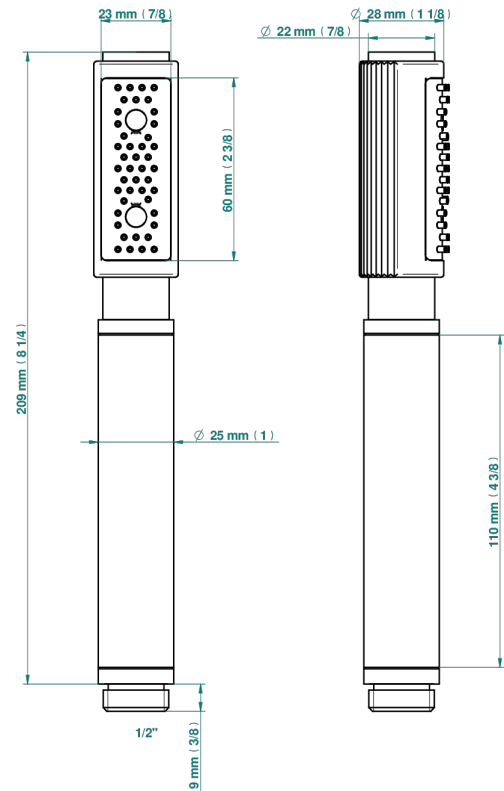

ESTRELA WITH LEVER

U3K-66

Stylised handshower 1/2", straight

78643

28/03/2022

CHARACTERISTIC

- ACS : 20ACCLY557

TECHNICAL SPECS

- Recommandé : 3 bars (max. 5 bars) - Advised : 43,5 psi (max. 72 psi)
- 9,5 l/min à 3 bars (2.5 gpm at 43.5 psi)

STANDARDS

AVAILABLE FINITIONS

Antique nickel - H28
Black ceram - D30
Blush PVD - H62
Brass color PVD - H49
Brown bronze color PVD - F33
Gold color PVD - H52