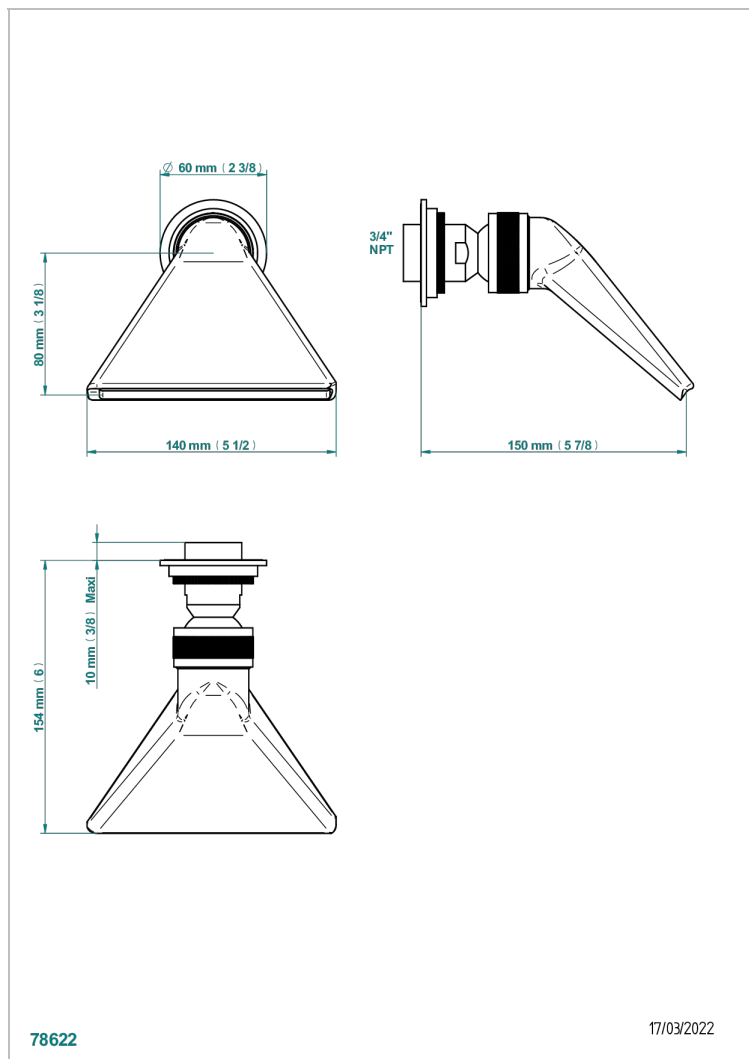

HAMPTONS WITH LEVER HANDLES

G4S-3640/US

Shower head, cast deluge with 3/4" connection

THG[®]
PARIS

CHARACTERISTIC

- Hamptons with lever handles
- Shower head, cast deluge with 3/4" connection

AVAILABLE FINITIONS