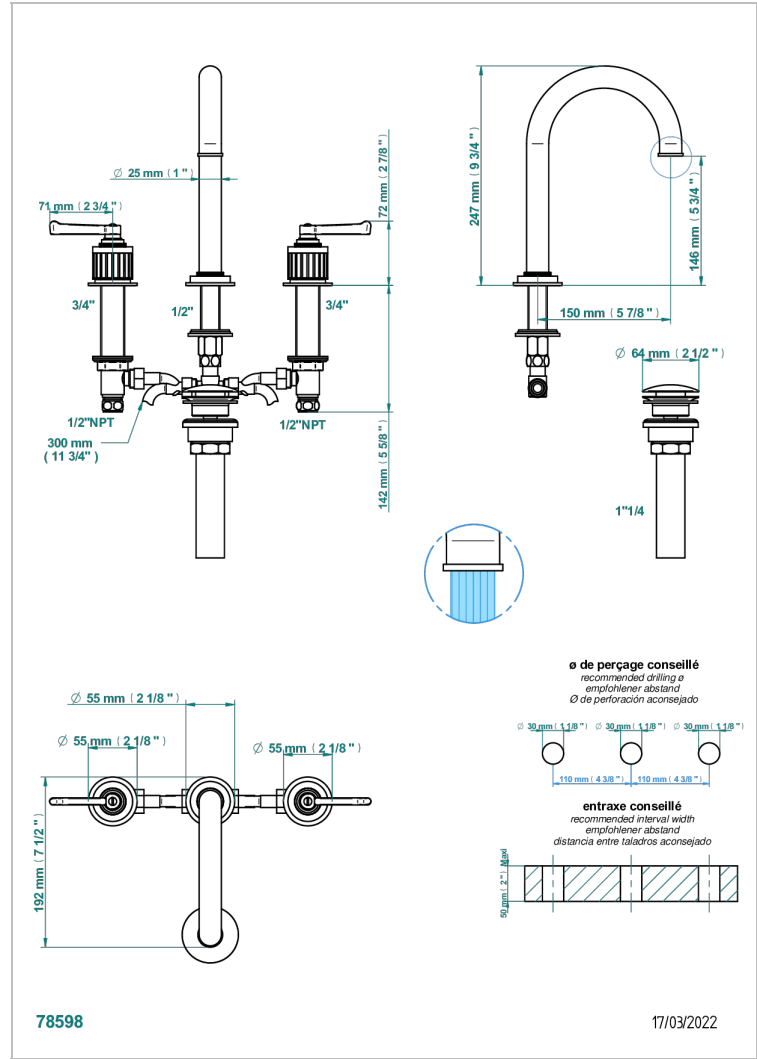

# HAMPTONS CON MANETAS

G4S-152M/US

Rim mounted 3-hole basin mixer with waste for marble, high spout

THG<sup>®</sup>  
PARIS

## CARACTERÍSTICAS

- Hamptons con manetas
- Rim mounted 3-hole basin mixer with waste for marble, high spout